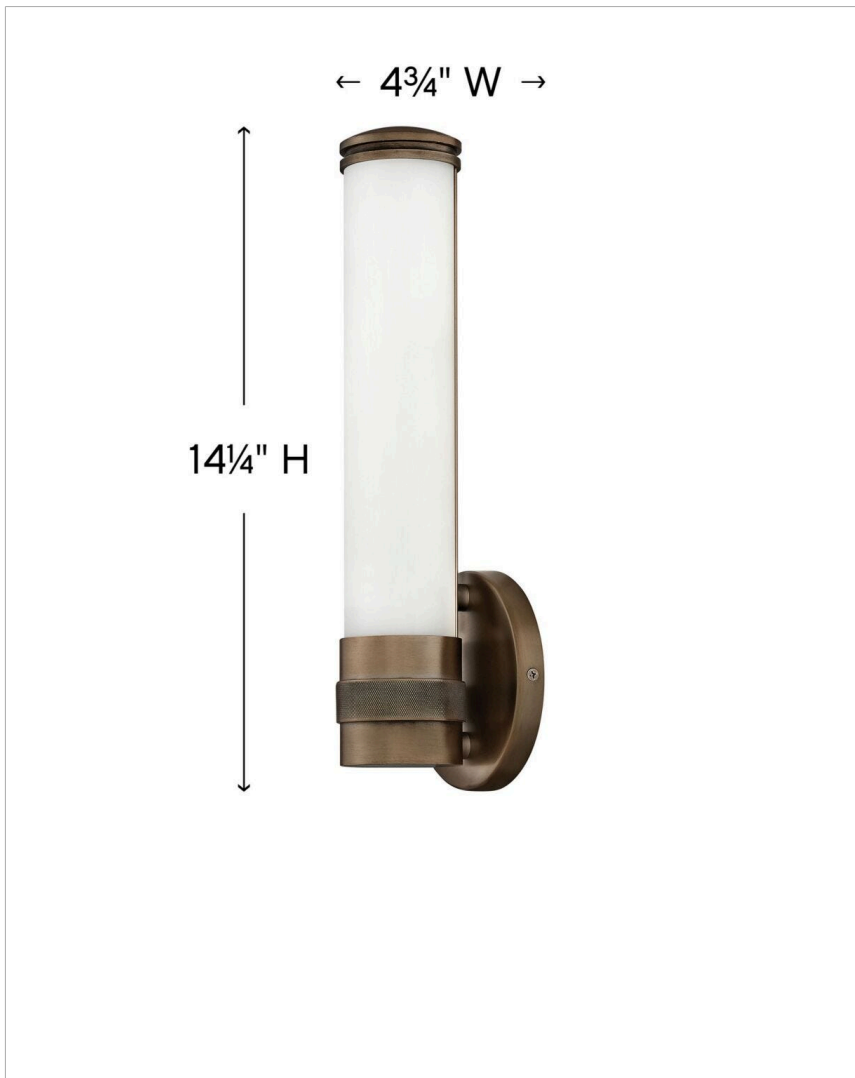

REMI

5070CR

MEDIUM LED SCONCE

Remi's slim profile and sophisticated details seamlessly merge with LED technology to master both form and function. The etched white glass cylinder is finely detailed with precise, stepped end caps, and the cast knurled bracelet in luxe finish options is artfully crafted with vintage appeal. This chic, transitional design ensures Remi's ability to complement a wide variety of bath or interior spaces.

DETAILS	
FINISH:	Champagne Bronze
MATERIAL:	Aluminum
GLASS:	Etched White
DIMMABLE:	YES, CL TYPE DIMMER (SSL7A)

DIMENSIONS	
WIDTH:	4.8"
HEIGHT:	14.3"
WEIGHT:	2lb
BACK PLATE:	4.75" Dia.
EXTENSION:	3.8"
TOP TO OUTLET:	11.750000"

LIGHT SOURCE	
LIGHT SOURCE:	Integrated LED
WATTAGE:	17w LED *Included
VOLTAGE:	120v

SHIPPING	
CARTON LENGTH:	15.5
CARTON WIDTH:	10
CARTON HEIGHT:	6
CARTON WEIGHT:	3

PRODUCT DETAILS:

- Distinctive mid-century modern elements merge with sleek and timeless forms for a vintage vibe with modern flair
- Fixture can be mounted either up or down
- Suitable for use in damp locations as defined by NEC and CEC. Meets United States UL Underwriters Laboratories & CSA Canadian Standards Association Product Safety Standards.
- LED components carry a 5-year limited warranty
- ADA compliant
- Exclusively available in High Performance LED
- Mounting hardware is hidden on the back plate to ensure a clean silhouette

HINKLEY

HINKLEY
33000 Pin Oak Parkway
Avon Lake, OH 44012

PHONE: (440) 653-5500
Toll Free: 1 (800) 446-5539

hinkley.com