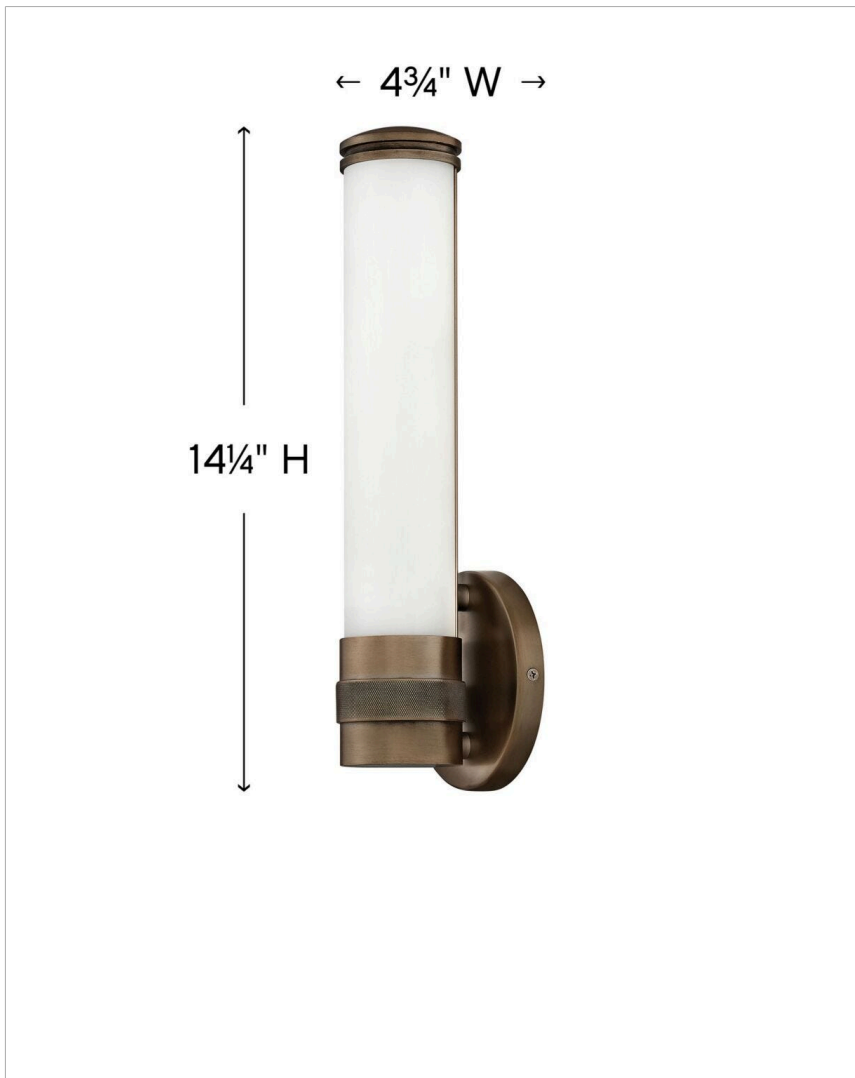

### MEDIUM LED SCONCE

Remi's slim profile and sophisticated details seamlessly merge with LED technology to master both form and function. The etched white glass cylinder is finely detailed with precise, stepped end caps, and the cast knurled bracelet in luxe finish options is artfully crafted with vintage appeal. This chic, transitional design ensures Remi's ability to complement a wide variety of bath or interior spaces.

DETAILS	
FINISH:	Champagne Bronze
MATERIAL:	Aluminum
GLASS:	Etched White
DIMMABLE:	YES, CL TYPE DIMMER (SSL7A)

DIMENSIONS	
WIDTH:	4.8"
HEIGHT:	14.3"
WEIGHT:	2lb
BACK PLATE:	4.75" Dia.
EXTENSION:	3.8"
TOP TO OUTLET:	11.750000"

LIGHT SOURCE	
LIGHT SOURCE:	Integrated LED
WATTAGE:	17w LED *Included
VOLTAGE:	120v

SHIPPING	
CARTON LENGTH:	15.5
CARTON WIDTH:	10
CARTON HEIGHT:	6
CARTON WEIGHT:	3

#### PRODUCT DETAILS:

- Distinctive mid-century modern elements merge with sleek and timeless forms for a vintage vibe with modern flair
- Fixture can be mounted either up or down
- Suitable for use in damp locations as defined by NEC and CEC. Meets United States UL Underwriters Laboratories & CSA Canadian Standards Association Product Safety Standards.
- LED components carry a 5-year limited warranty
- ADA compliant
- Exclusively available in High Performance LED
- Mounting hardware is hidden on the back plate to ensure a clean silhouette