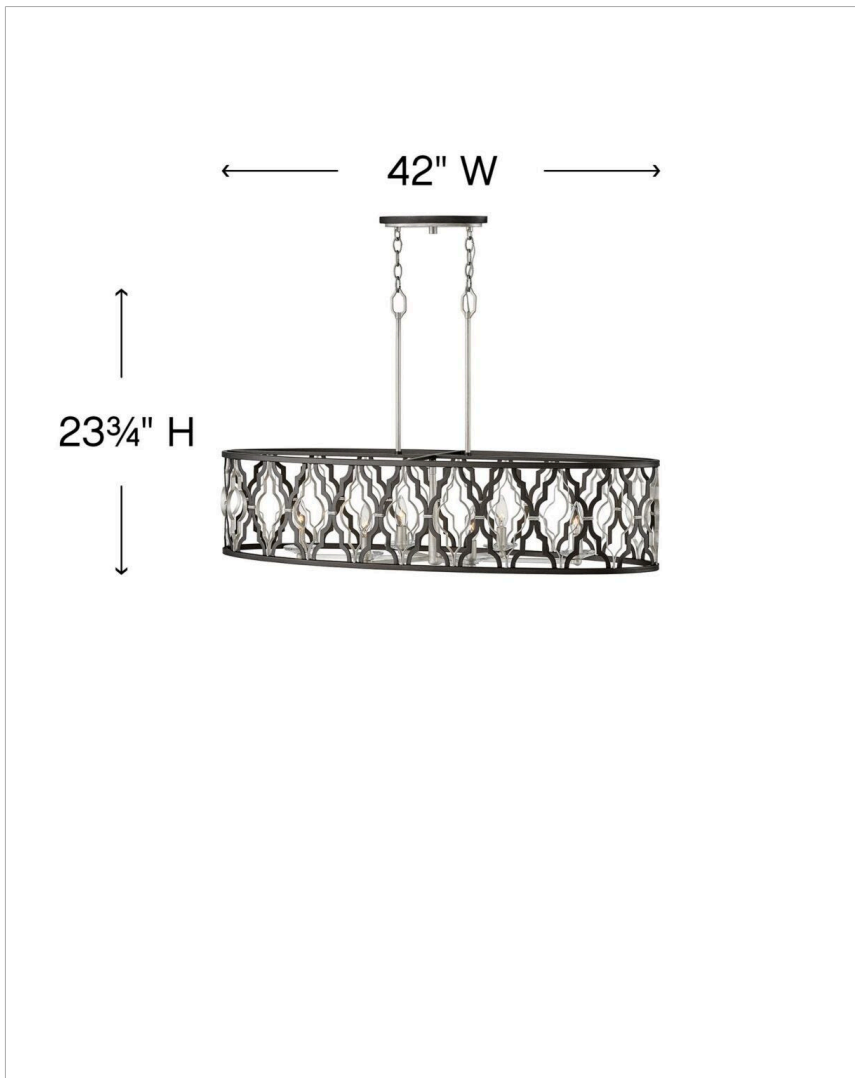

PORTICO

3068GG

MEDIUM SIX LIGHT OPEN FRAME LINEAR

The Portico family highlights the medallion, a classic design element, by fusing this antique pattern with on-trend mixed metal finishes in Glacial and Metallic Matte Bronze to reveal a modern symmetry. Delicate crystal candle cups, an elegantly tapered center column and two-tone canopy ensure refined details emanate throughout Portico's sophisticated design.

DETAILS	
FINISH:	Glacial
MATERIAL:	Steel
DIMMABLE:	YES, WITH DIMMABLE LAMP (NOT INCLUDED)

DIMENSIONS	
WIDTH:	42"
HEIGHT:	23.8"
DEPTH:	14.5
WEIGHT:	12.1lb

LIGHT SOURCE	
LIGHT SOURCE:	Socketed
WATTAGE:	6-5w Cand. LED, 60w Equiv.
VOLTAGE:	120v

MOUNTING	
CANOPY:	5"W X 10"L
LEAD WIRE:	1 X 144"

SHIPPING	
CARTON LENGTH:	46
CARTON WIDTH:	19
CARTON HEIGHT:	14
CARTON WEIGHT:	21.6

PRODUCT DETAILS:

- Suitable for use in dry (indoor) locations as defined by NEC and CEC. Meets United States UL Underwriters Laboratories & CSA Canadian Standards Association Product Safety Standards.
- Fixture is oval in shape
- Merging the best of traditional and modern elements with a sophisticated and streamlined look