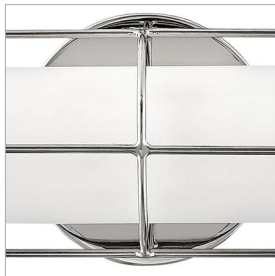

SAYLOR

54300PN

MEDIUM LED SCONCE

Saylor's classic look epitomizes nautical chic. Etched opal glass, striking cross bars, and bold end caps merge with LED technology without sacrificing timeless appeal. This transitional silhouette can be mounted horizontally or vertically with an Invisimount system. Offered in three finishes, Saylor is sure to add a maritime flair to any space.

DETAILS	
FINISH:	Polished Nickel
MATERIAL:	Steel
GLASS:	Etched Opal
DIMMABLE:	YES - CL TYPE DIMMER (SSL7A)

DIMENSIONS	
WIDTH:	17"
HEIGHT:	4.5"
WEIGHT:	1.4lb
BACK PLATE:	4.5" Dia.
EXTENSION:	5.3"
TOP TO OUTLET:	2.25"

LIGHT SOURCE	
LIGHT SOURCE:	Integrated LED
WATTAGE:	16w LED *Included
VOLTAGE:	120v

SHIPPING	
CARTON LENGTH:	20
CARTON WIDTH:	11.3
CARTON HEIGHT:	7.5
CARTON WEIGHT:	2.1

PRODUCT DETAILS:

- Fixture can be mounted horizontally.
- Suitable for use in damp locations as defined by NEC and CEC. Meets United States UL Underwriters Laboratories & CSA Canadian Standards Association Product Safety Standards.
- LED components carry a 5-year limited warranty
- Fixture can be mounted vertically
- Merging the best of traditional and modern elements with a sophisticated and streamlined look
- Mounting hardware is hidden on the back plate to ensure a clean silhouette