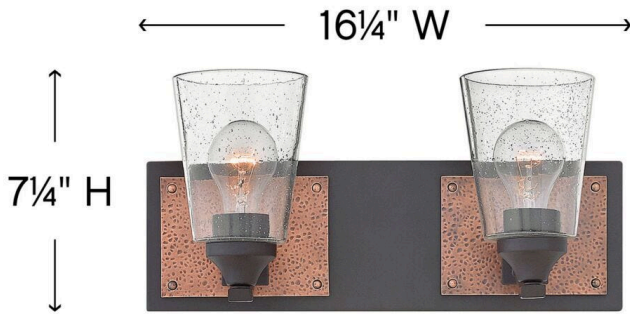

JACKSON

51822KZ

SMALL TWO LIGHT VANITY

Jackson merges traditional details such as clear seedy glass, finished glass collars and distinctive hammered accent plates to create a seamless, polished look that is at home in a rustic lodge or an urban loft.

| DETAILS | |
|-----------|--|
| FINISH: | Buckeye Bronze |
| MATERIAL: | Steel |
| GLASS: | Clear Seedy |
| DIMMABLE: | YES, WITH DIMMABLE LAMP (NOT INCLUDED) |

| DIMENSIONS | |
|----------------|---------------|
| WIDTH: | 16.3" |
| HEIGHT: | 7.3" |
| WEIGHT: | 5.7lb |
| BACK PLATE: | 16.25"W X 5"H |
| EXTENSION: | 7" |
| TOP TO OUTLET: | 5.000000" |

| LIGHT SOURCE | |
|---------------|-----------------------------|
| LIGHT SOURCE: | Socketed |
| WATTAGE: | 2-14w Med. LED, 100w Equiv. |
| VOLTAGE: | 120v |

| SHIPPING | |
|----------------|------|
| CARTON LENGTH: | 21.8 |
| CARTON WIDTH: | 9.3 |
| CARTON HEIGHT: | 8.3 |
| CARTON WEIGHT: | 7 |

PRODUCT DETAILS:

- Fixture can be mounted either up or down
- Suitable for use in damp locations as defined by NEC and CEC. Meets United States UL Underwriters Laboratories & CSA Canadian Standards Association Product Safety Standards.
- Mounting hardware is hidden on the back plate to ensure a clean silhouette
- Artisanal details, a rich finish and organic elements add warm rustic style