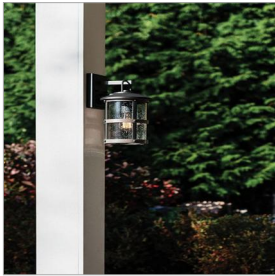

LAKEHOUSE

2684BK-LV

MEDIUM WALL MOUNT LANTERN 12V

The look is relaxed, but the components of Lakehouse are quietly satisfying. Lakehouse features a distressed, Aged Zinc with Driftwood Gray or a Black finish accompanied by clear seedy glass. Cast aluminum construction ensures Lakehouse will withstand for years. Blissfully simple, yet all the details are memorable.

DETAILS	
FINISH:	Black
MATERIAL:	Aluminum
GLASS:	Clear Seedy
DIMMABLE:	YES - WITH MLV ON TRANSFORMER PRIMARY

DIMENSIONS	
WIDTH:	9"
HEIGHT:	17.3"
WEIGHT:	5.3lb
BACK PLATE:	5"W X 7"H
EXTENSION:	10.5"
TOP TO OUTLET:	3.5"

LIGHT SOURCE	
LIGHT SOURCE:	Socketed
WATTAGE:	1-3.50w Med. LED *Included
VOLTAGE:	12v
TRANSFORMER REQUIRED:	Yes

SHIPPING	
CARTON LENGTH:	13.5
CARTON WIDTH:	12.5
CARTON HEIGHT:	21
CARTON WEIGHT:	7.2

PRODUCT DETAILS:

- Innovative Exterior 12-volt solution for all-in-one lamp, lighting and high design look. Transformer is required and sold separately.
- Our Estate Collections boast a breadth of fixtures defined by coordinating composition, enduring architecture, and time-honored craftsmanship, designed to meet the needs of expansive properties with extended outdoor living spaces. From the entrance of your driveway to the depths of your backyard, these collections provide cohesive design for stately exteriors.
- Suitable for use in wet (outdoor direct rain) locations as defined by NEC and CEC. Meets United States UL Underwriters Laboratories & CSA Canadian Standards Association Product Safety Standards
- LED Bulbs carry a 3-year limited warranty
- 12-volt LED vintage filament bulbs included
- 2-year finish warranty
- Offers low voltage semi-permanent solutions for unique areas such as pergolas when paired with low voltage Hinkley transformer
- Classic, modern style with a nautical flair adds elegance to a variety of exteriors