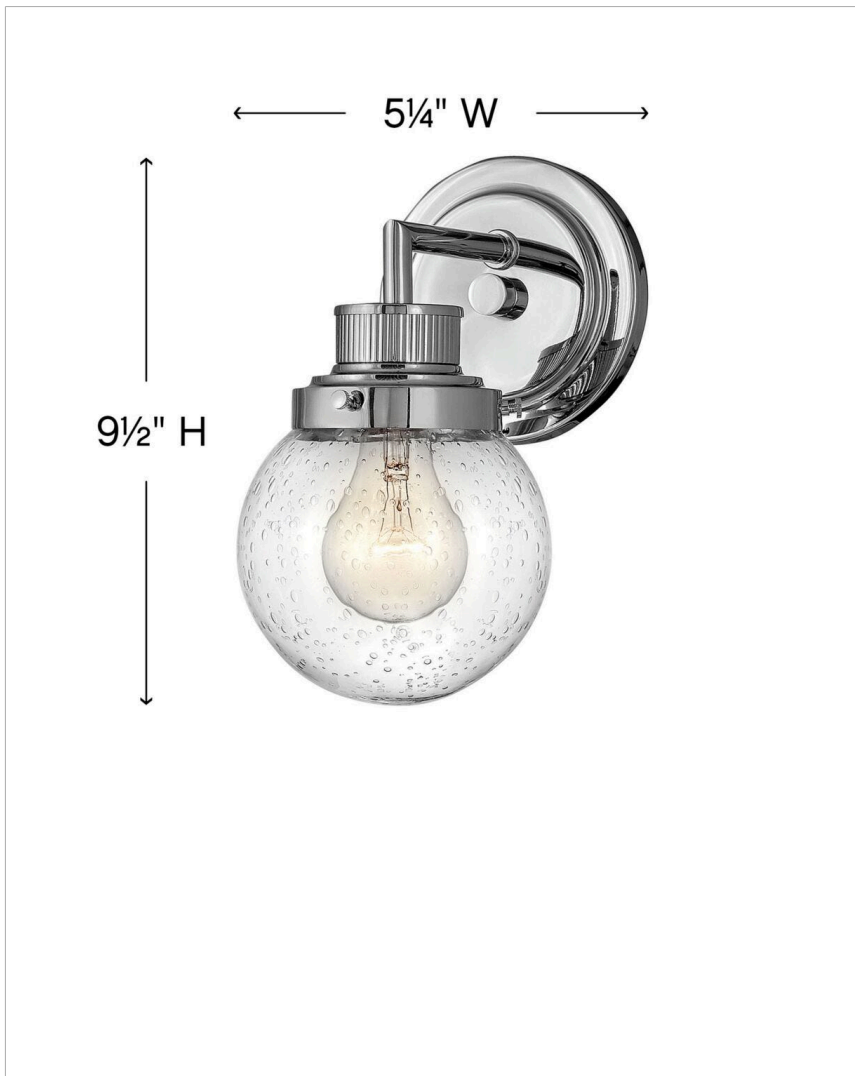

POPPY

5930CM

SMALL SINGLE LIGHT VANITY

Poppy features clear glass spheres that bubble out of the refined, ribbed Chrome or Heritage Brass fitters to create a simple, yet sophisticated silhouette. An elegant, stepped backplate and crisp crossbar anchor this airy design. Poppy showcases mid-century style with a spectacular spin.

DETAILS	
FINISH:	Chrome
MATERIAL:	Steel
GLASS:	Clear Seedy
DIMMABLE:	YES, WITH DIMMABLE LAMP (NOT INCLUDED)

DIMENSIONS	
WIDTH:	5.3"
HEIGHT:	9.5"
WEIGHT:	1.3lb
BACK PLATE:	5" Dia.
EXTENSION:	7"
TOP TO OUTLET:	2.500000"

LIGHT SOURCE	
LIGHT SOURCE:	Socketed
WATTAGE:	1-8w Med. LED, 100w Equiv.
VOLTAGE:	120v

SHIPPING	
CARTON LENGTH:	13
CARTON WIDTH:	9
CARTON HEIGHT:	8.5
CARTON WEIGHT:	2

PRODUCT DETAILS:

- Distinctive mid-century modern elements merge with sleek and timeless forms for a vintage vibe with modern flair
- Fixture can be mounted either up or down
- Suitable for use in damp locations as defined by NEC and CEC. Meets United States UL Underwriters Laboratories & CSA Canadian Standards Association Product Safety Standards.
- Sparkling chrome with reflective finish