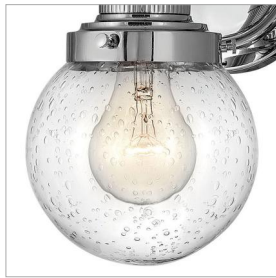

# POPPY

5930CM

SMALL SINGLE LIGHT VANITY

Poppy features clear glass spheres that bubble out of the refined, ribbed Chrome or Heritage Brass fitters to create a simple, yet sophisticated silhouette. An elegant, stepped backplate and crisp crossbar anchor this airy design. Poppy showcases mid-century style with a spectacular spin.

## DETAILS

FINISH:	Chrome
MATERIAL:	Steel
GLASS:	Clear Seedy
DIMMABLE:	YES, WITH DIMMABLE LAMP (NOT INCLUDED)

## DIMENSIONS

WIDTH:	5.3"
HEIGHT:	9.5"
WEIGHT:	1.3lb
BACK PLATE:	5" Dia.
EXTENSION:	7"
TOP TO OUTLET:	2.500000"

## PRODUCT DETAILS:

- Distinctive mid-century modern elements merge with sleek and timeless forms for a vintage vibe with modern flair
- Fixture can be mounted either up or down
- Suitable for use in damp locations as defined by NEC and CEC. Meets United States UL Underwriters Laboratories & CSA Canadian Standards Association Product Safety Standards.
- Sparkling chrome with reflective finish