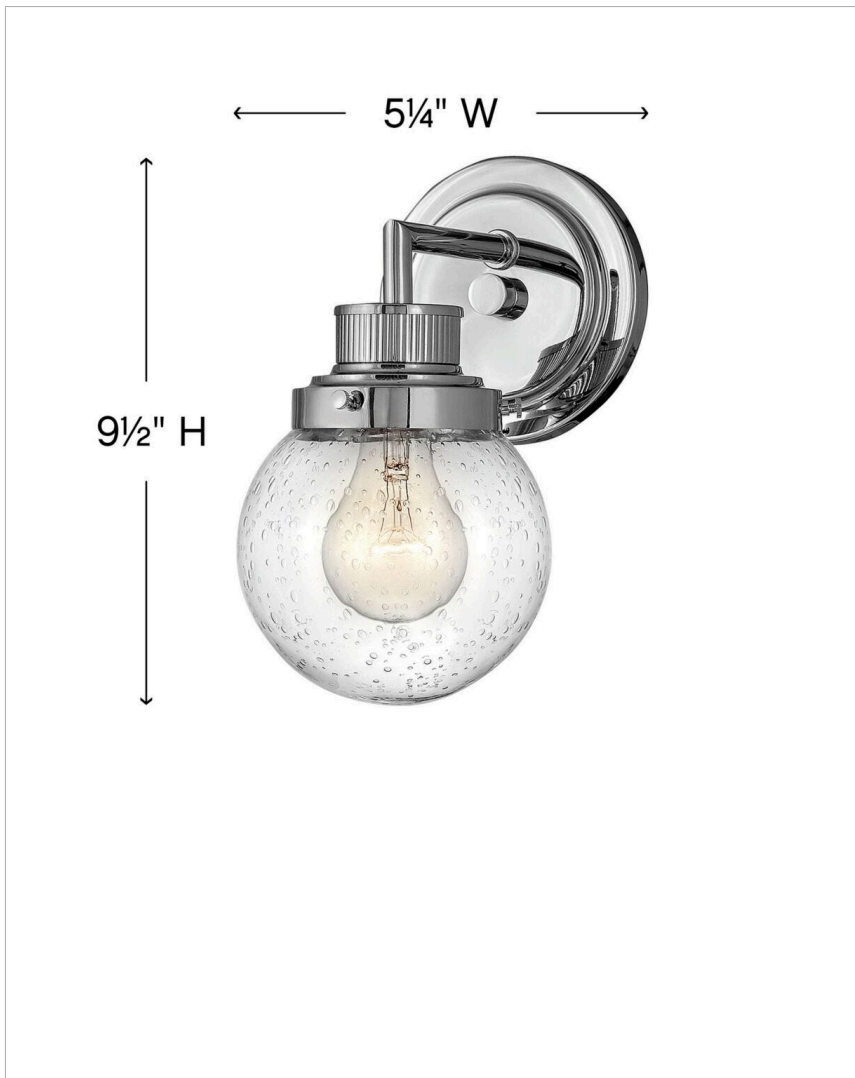

POPPY

5930CM

SMALL SINGLE LIGHT VANITY

Poppy features clear glass spheres that bubble out of the refined, ribbed Chrome or Heritage Brass fitters to create a simple, yet sophisticated silhouette. An elegant, stepped backplate and crisp crossbar anchor this airy design. Poppy showcases mid-century style with a spectacular spin.

DETAILS

FINISH:	Chrome
MATERIAL:	Steel
GLASS:	Clear Seedy
DIMMABLE:	YES, WITH DIMMABLE LAMP (NOT INCLUDED)

DIMENSIONS

WIDTH:	5.3"
HEIGHT:	9.5"
WEIGHT:	1.3lb
BACK PLATE:	5" Dia.
EXTENSION:	7"
TOP TO OUTLET:	2.500000"

LIGHT SOURCE

LIGHT SOURCE:	Socketed
WATTAGE:	1-8w Med. LED, 100w Equiv.
VOLTAGE:	120v

SHIPPING

CARTON LENGTH:	13
CARTON WIDTH:	9
CARTON HEIGHT:	8.5
CARTON WEIGHT:	2

PRODUCT DETAILS:

- Distinctive mid-century modern elements merge with sleek and timeless forms for a vintage vibe with modern flair
- Fixture can be mounted either up or down
- Suitable for use in damp locations as defined by NEC and CEC. Meets United States UL Underwriters Laboratories & CSA Canadian Standards Association Product Safety Standards.
- Sparkling chrome with reflective finish

HINKLEY

HINKLEY
33000 Pin Oak Parkway
Avon Lake, OH 44012

PHONE: (440) 653-5500
Toll Free: 1 (800) 446-5539

hinkley.com