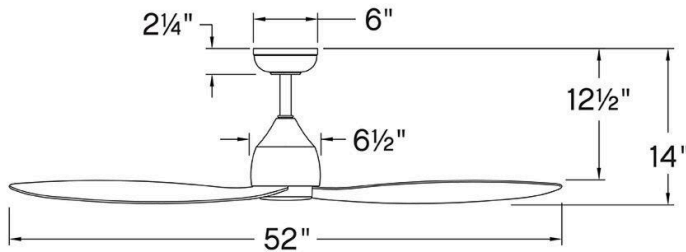

AZURA

906352FHB-LWD

AZURA 52" LED SMART FAN

DETAILS	
FAN FINISH:	Heritage Brass
GLASS:	Polycarbonate Lens
BLADE COUNT:	3
SLOPE DEGREE:	20

DIMENSIONS	
WIDTH:	52"
HEIGHT:	14"
WEIGHT:	11.7lb

LIGHT SOURCE	
VOLTAGE:	120v

MOUNTING	
CANOPY:	6" Dia.
LEAD WIRE:	1 X 76"

SHIPPING	
CARTON LENGTH:	31
CARTON WIDTH:	15.6
CARTON HEIGHT:	8.9
CARTON WEIGHT:	18.8

Crafted with a flowing, sculptural silhouette, Azura features durable composite blades suitable for both outdoor areas and interior settings. Contemporary finishes are paired with a sleek polycarbonate lens and integrated LEDs for energy-efficient lighting. Equipped with a 6-speed DC motor that is WiFi enabled and ready to connect right out of the box. Operated by the HIRO control or WiFi compatible with the Hinkley App.