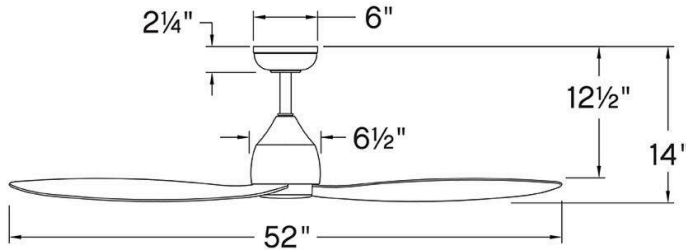

AZURA

906352FHB-LWD

AZURA 52" LED SMART FAN

DETAILS	
FAN FINISH:	Heritage Brass
GLASS:	Polycarbonate Lens
BLADE COUNT:	3
SLOPE DEGREE:	20

DIMENSIONS	
WIDTH:	52"
HEIGHT:	14"
WEIGHT:	11.7lb

LIGHT SOURCE	
VOLTAGE:	120v

MOUNTING	
CANOPY:	6" Dia.
LEAD WIRE:	1 X 76"

SHIPPING	
CARTON LENGTH:	31
CARTON WIDTH:	15.6
CARTON HEIGHT:	8.9
CARTON WEIGHT:	18.8

Crafted with a flowing, sculptural silhouette, Azura features durable composite blades suitable for both outdoor areas and interior settings. Contemporary finishes are paired with a sleek polycarbonate lens and integrated LEDs for energy-efficient lighting. Equipped with a 6-speed DC motor that is WiFi enabled and ready to connect right out of the box. Operated by the HIRO control or WiFi compatible with the Hinkley App.