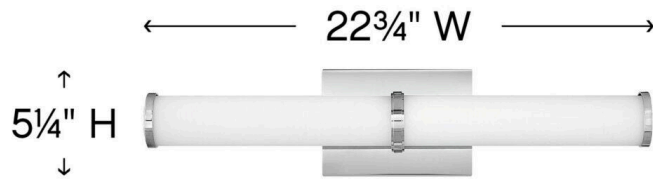

SIMI

59923CM

LARGE LED VANITY

Minimal in form, Simi makes a strong case for simplicity. Sleek end caps and a center bracelet in Chrome or Brushed Nickel finish options add a seamless finishing touch to the slim profile.

DETAILS	
FINISH:	Chrome
MATERIAL:	Steel
GLASS:	Etched White
DIMMABLE:	YES, CL TYPE DIMMER (SSL7A)

DIMENSIONS	
WIDTH:	22.8"
HEIGHT:	5.3"
WEIGHT:	4lb
BACK PLATE:	6.75"W X 4.75"H
EXTENSION:	3.8"
TOP TO OUTLET:	2.750000"

LIGHT SOURCE	
LIGHT SOURCE:	Integrated LED
WATTAGE:	36w LED *Included
VOLTAGE:	120v

SHIPPING	
CARTON LENGTH:	29
CARTON WIDTH:	8.5
CARTON HEIGHT:	11
CARTON WEIGHT:	6

PRODUCT DETAILS:

- Fixture can be mounted horizontally.
- Suitable for use in damp locations as defined by NEC and CEC. Meets United States UL Underwriters Laboratories & CSA Canadian Standards Association Product Safety Standards.
- Sparkling chrome with reflective finish
- LED components carry a 5-year limited warranty
- Bold silhouette with dramatic details creates a modern statement
- Fixture can be mounted vertically
- ADA compliant
- Exclusively available in High Performance LED