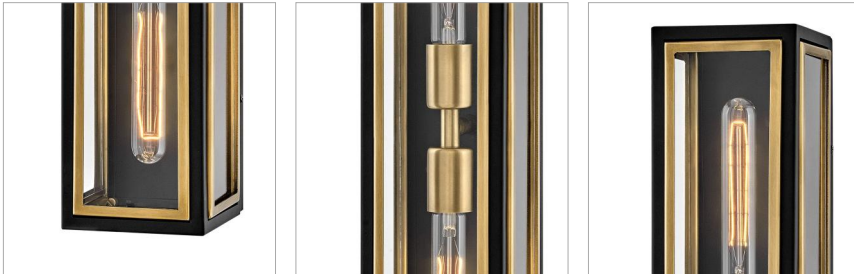

SHAW

32980BK

LARGE TWO LIGHT SCONCE

Traditional in style, and unique in character, Shaw is distinguished by its dramatic frame and enchanting design elements. Robust clear glass panels, the rich two-tone finish combination, and a captivating fine chain detail unite to deliver dashing heritage charm.

DETAILS	
FINISH:	Black
MATERIAL:	Steel
GLASS:	Clear
DIMMABLE:	YES - WITH DIMMABLE LAMP (NOT INCLUDED)

DIMENSIONS	
WIDTH:	5"
HEIGHT:	22"
WEIGHT:	8.3lb
BACK PLATE:	5"W X 22"H
EXTENSION:	5.8"
TOP TO OUTLET:	7.25"

LIGHT SOURCE	
LIGHT SOURCE:	Socketed
WATTAGE:	2-10w Med. LED
VOLTAGE:	120v

SHIPPING	
CARTON LENGTH:	25.2
CARTON WIDTH:	7.7
CARTON HEIGHT:	11
CARTON WEIGHT:	9.7

PRODUCT DETAILS:

- Suitable for use in dry (indoor) locations as defined by NEC and CEC. Meets United States UL Underwriters Laboratories & CSA Canadian Standards Association Product Safety Standards.
- Classic, elegant lines and timeless details enhance a traditional space
- Ideal for vintage filament bulbs (not included)