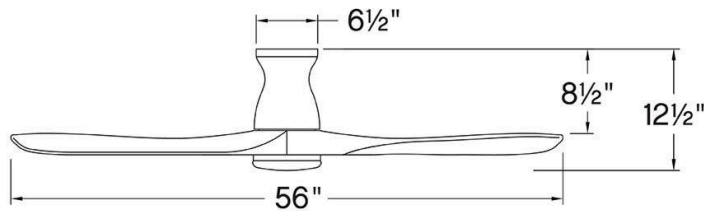

SWELL FLUSH ILLUMINATED

903456FWW-LDD

SWELL FLUSH ILLUMINATED 56" LED SMART FAN

DETAILS	
FAN FINISH:	Matte White
GLASS:	Etched Opal
BLADE COUNT:	3
SLOPE DEGREE:	20

DIMENSIONS	
WIDTH:	56"
HEIGHT:	12.8"
WEIGHT:	28.6lb

LIGHT SOURCE	
VOLTAGE:	120v

MOUNTING	
CANOPY:	6" Dia.
LEAD WIRE:	1 X 12"

SHIPPING	
CARTON LENGTH:	32.6
CARTON WIDTH:	15.4
CARTON HEIGHT:	11.3
CARTON WEIGHT:	30.8

Sophisticated and distinct, Swell Flush Illuminated perfectly sets the scene in contemporary spaces without sacrificing functionality – featuring a low-profile silhouette with integrated LEDs complemented by a variety of classic finish combinations. A versatile, damp-rated design makes Swell perfect for both interior and outdoor settings. Equipped with a 6-speed DC motor that is WiFi enabled and ready to connect right out of the box. Operated by the HIRO control or WiFi compatible with the Hinkley app.