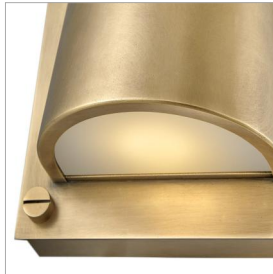

SCOUT

32530HB

SMALL SINGLE LIGHT SCONCE

Scout subtly catches your eye with its modern design and contrasting decorative screws. The bold, square style makes an impactful statement no matter where it lives, providing plenty of downward light for functionality. The Scout family of fixtures is the perfect balance of strong and functional.

DETAILS	
FINISH:	Heritage Brass
MATERIAL:	Steel
GLASS:	Etched
DIMMABLE:	YES - CL TYPE DIMMER (SSL7A)

DIMENSIONS	
WIDTH:	6.8"
HEIGHT:	6.8"
WEIGHT:	2.4lb
BACK PLATE:	6.5" Sq.
EXTENSION:	4.5"
TOP TO OUTLET:	3.25"

LIGHT SOURCE	
LIGHT SOURCE:	Socketed
WATTAGE:	1-6.50w GU10 LED *Included
VOLTAGE:	120v

SHIPPING	
CARTON LENGTH:	9.1
CARTON WIDTH:	9.1
CARTON HEIGHT:	7.9
CARTON WEIGHT:	3.4

PRODUCT DETAILS:

- Suitable for use in dry (indoor) locations as defined by NEC and CEC. Meets United States UL Underwriters Laboratories & CSA Canadian Standards Association Product Safety Standards.
- Includes three interchangeable knobs in BK, BN, and HB
- Bold silhouette with dramatic details creates a modern statement
- Features On/Off switch
- LED Bulbs carry a 3-year limited warranty
- Mounting hardware is hidden on the back plate to ensure a clean silhouette

HINKLEY

HINKLEY
33000 Pin Oak Parkway
Avon Lake, OH 44012

PHONE: (440) 653-5500
Toll Free: 1 (800) 446-5539

hinkley.com