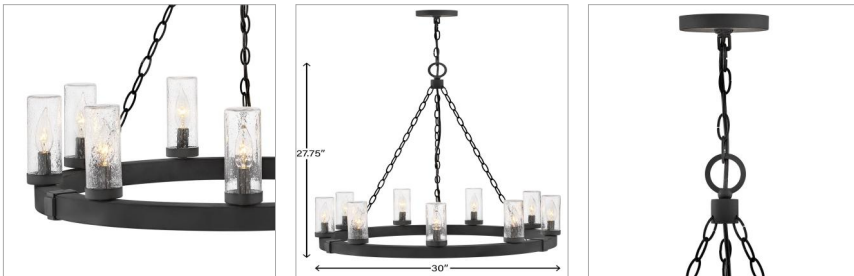

SAWYER

29208BK

MEDIUM SINGLE TIER CHANDELIER

The fresh, rustic design of the Sawyer collection will inject any outdoor living experience with the warm, cozy ambiance of an indoor setting. Constructed with Hinkley's own anti-corrosion coating, Sawyer ensures maximum resiliency and performance in the elements.

DETAILS	
FINISH:	Black
MATERIAL:	Metal
GLASS:	Clear Seedy
SLOPE DEGREE:	90
DIMMABLE:	YES - WITH DIMMABLE LAMP (NOT INCLUDED)

DIMENSIONS	
WIDTH:	30"
HEIGHT:	27.8"
WEIGHT:	18lb

LIGHT SOURCE	
LIGHT SOURCE:	Socketed
WATTAGE:	9-5w Cand. LED, 60w Equiv.
VOLTAGE:	120v

MOUNTING	
CANOPY:	5.25" Dia.
LEAD WIRE:	1 X 120"

SHIPPING	
CARTON LENGTH:	32.8
CARTON WIDTH:	6.5
CARTON HEIGHT:	32.3
CARTON WEIGHT:	21.5

PRODUCT DETAILS:

- This item may be hung on a sloped ceiling
- Suitable for use in wet (outdoor direct rain) locations as defined by NEC and CEC. Meets United States UL Underwriters Laboratories & CSA Canadian Standards Association Product Safety Standards
- Rustic elements with bold, refined details complement a variety of facades from farmhouse to contemporary architecture
- The stylish Open Air collection includes outdoor-rated chandeliers, pendants and sconces that provide design-conscious solutions to a variety of exterior environments.
- 2-year finish warranty