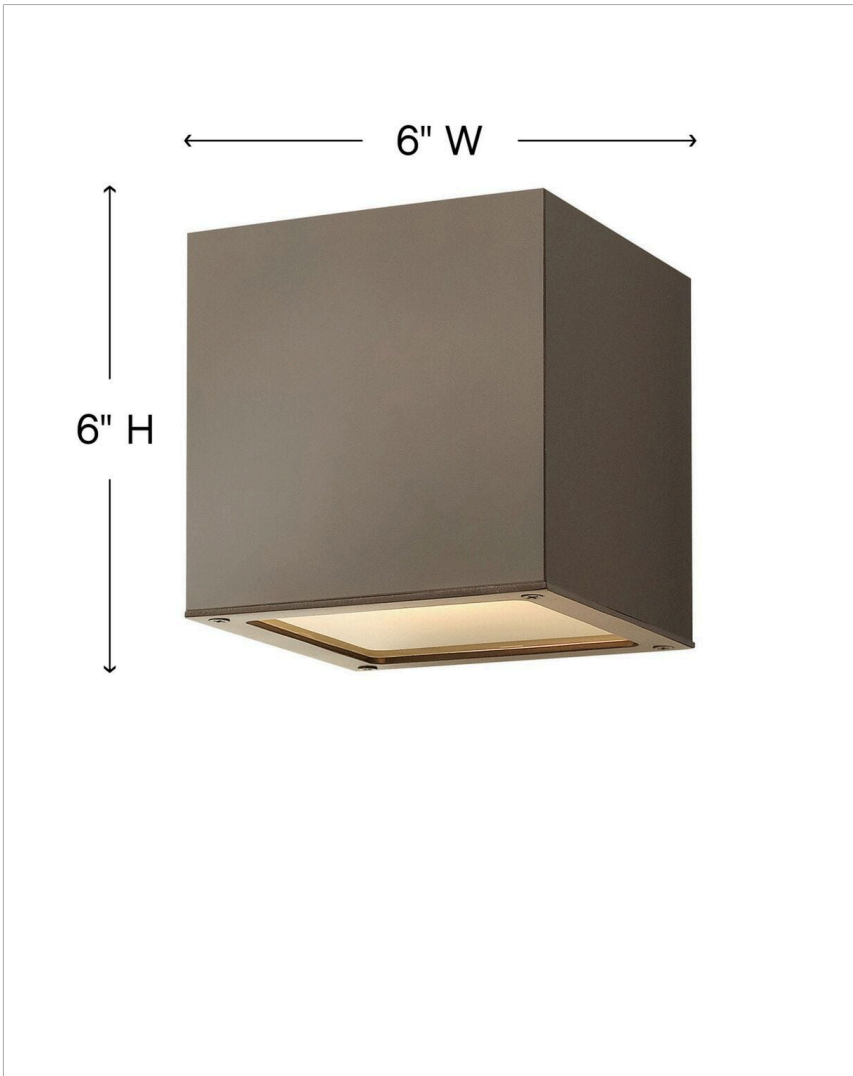

### EXTRA SMALL DOWN LIGHT WALL MOUNT LANTERN

A collection of sleek designs, Kube's contemporary style featuring solid aluminum construction provides a chic, minimalist statement to complement a variety of exteriors.

DETAILS	
FINISH:	Bronze
MATERIAL:	Aluminum
GLASS:	Etched Lens
DIMMABLE:	YES, 0-10V TYPE DIMMER ONLY

DIMENSIONS	
WIDTH:	6"
HEIGHT:	6"
WEIGHT:	3.5lb
BACK PLATE:	4.5" Sq.
EXTENSION:	6.8"
TOP TO OUTLET:	3.000000"

LIGHT SOURCE	
LIGHT SOURCE:	Integrated LED
WATTAGE:	7.50w LED *Included
VOLTAGE:	120v/277v

SHIPPING	
CARTON LENGTH:	8.5
CARTON WIDTH:	8.5
CARTON HEIGHT:	9.5
CARTON WEIGHT:	4