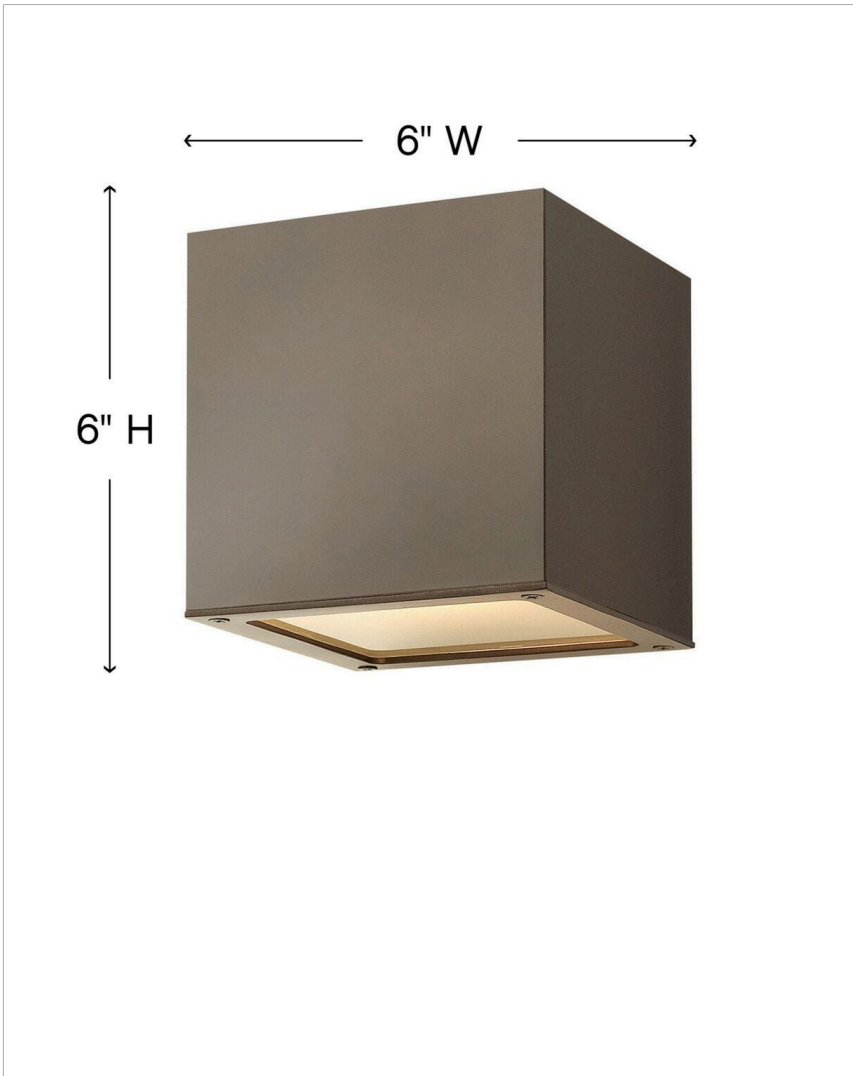

KUBE

1768BZ

EXTRA SMALL DOWN LIGHT WALL MOUNT LANTERN

A collection of sleek designs, Kube's contemporary style featuring solid aluminum construction provides a chic, minimalist statement to complement a variety of exteriors.

DETAILS	
FINISH:	Bronze
MATERIAL:	Aluminum
GLASS:	Etched Lens
DIMMABLE:	YES, 0-10V TYPE DIMMER ONLY

DIMENSIONS	
WIDTH:	6"
HEIGHT:	6"
WEIGHT:	3.5lb
BACK PLATE:	4.5" Sq.
EXTENSION:	6.8"
TOP TO OUTLET:	3.000000"

LIGHT SOURCE	
LIGHT SOURCE:	Integrated LED
WATTAGE:	7.50w LED *Included
VOLTAGE:	120v/277v

SHIPPING	
CARTON LENGTH:	8.5
CARTON WIDTH:	8.5
CARTON HEIGHT:	9.5
CARTON WEIGHT:	4

PRODUCT DETAILS:

- LED components carry a 5-year limited warranty
- Suitable for use in wet (outdoor direct rain) locations as defined by NEC and CEC. Meets United States UL Underwriters Laboratories & CSA Canadian Standards Association Product Safety Standards
- 2-year finish warranty
- Equipped with 120/277V universal driver.
- Bold lines and a clean, minimalist style complement contemporary architecture
- Fixture is Dark Sky compliant and engineered to minimize light glare upward into the night sky