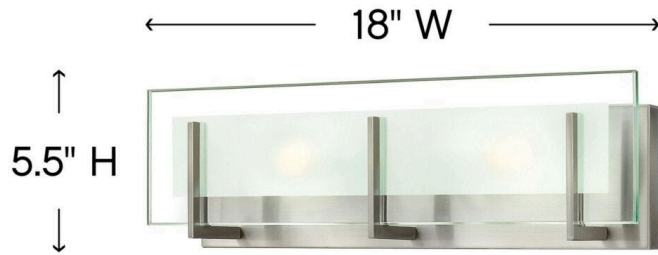

LATITUDE

5652BN

SMALL TWO LIGHT VANITY

Latitude is contemporary and sleek, finding its true beauty in the minimalist design. The slim glass panel features rectangular etching while the subtle, split fork frames add understated architectural style.

DETAILS	
FINISH:	Brushed Nickel
MATERIAL:	Steel
GLASS:	Inside Etched Clear
DIMMABLE:	Yes

DIMENSIONS	
WIDTH:	18"
HEIGHT:	5.5"
WEIGHT:	6lb
BACK PLATE:	17"W X 4.75"H
EXTENSION:	4"
TOP TO OUTLET:	3.250000"

LIGHT SOURCE	
LIGHT SOURCE:	Socketed
WATTAGE:	2-60w G-9 *Included or 2-5w G9 LED, 60w Equiv.
VOLTAGE:	120v

SHIPPING	
CARTON LENGTH:	20
CARTON WIDTH:	7.3
CARTON HEIGHT:	7.3
CARTON WEIGHT:	7

PRODUCT DETAILS:

- This fixture must be installed with shades/glass facing up toward the ceiling
- Suitable for use in damp locations as defined by NEC and CEC. Meets United States UL Underwriters Laboratories & CSA Canadian Standards Association Product Safety Standards.
- Bold silhouette with dramatic details creates a modern statement
- ADA compliant
- Mounting hardware is hidden on the back plate to ensure a clean silhouette