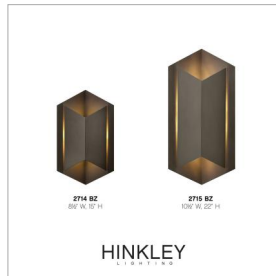

PRODUCT DETAILS:

- LED components carry a 5-year limited warranty
- Suitable for use in wet (outdoor direct rain) locations as defined by NEC and CEC. Meets United States UL Underwriters Laboratories & CSA Canadian Standards Association Product Safety Standards
- 2-year finish warranty
- Exclusively available in High Performance LED
- Bold lines and a clean, minimalist style complement contemporary architecture