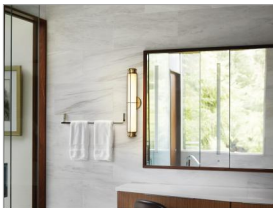

PRODUCT DETAILS:

- Fixture can be mounted horizontally.
- Suitable for use in damp locations as defined by NEC and CEC. Meets United States UL Underwriters Laboratories & CSA Canadian Standards Association Product Safety Standards.
- LED components carry a 5-year limited warranty
- Fixture can be mounted vertically
- Merging the best of traditional and modern elements with a sophisticated and streamlined look
- Mounting hardware is hidden on the back plate to ensure a clean silhouette