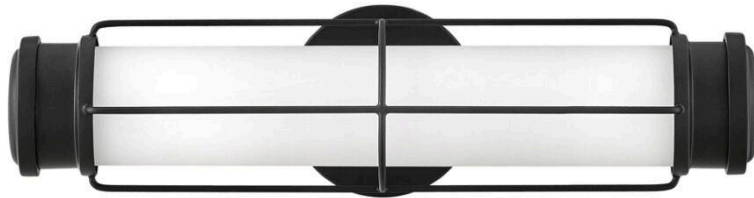

SAYLOR

54300BK

MEDIUM LED SCONCE

Saylor's classic look epitomizes nautical chic. Etched opal glass, striking cross bars, and bold end caps merge with LED technology without sacrificing timeless appeal. This transitional silhouette can be mounted horizontally or vertically with an Invisimount system. Offered in three finishes, Saylor is sure to add a maritime flair to any space.

DETAILS	
FINISH:	Black
MATERIAL:	Steel
GLASS:	Etched Opal
DIMMABLE:	YES - CL TYPE DIMMER (SSL7A)

DIMENSIONS	
WIDTH:	17"
HEIGHT:	4.5"
WEIGHT:	1.4lb
BACK PLATE:	4.5" Dia.
EXTENSION:	5.3"
TOP TO OUTLET:	2.25"

LIGHT SOURCE	
LIGHT SOURCE:	Integrated LED
WATTAGE:	16w LED *Included
VOLTAGE:	120v

SHIPPING	
CARTON LENGTH:	20
CARTON WIDTH:	11.3
CARTON HEIGHT:	7.5
CARTON WEIGHT:	2.1