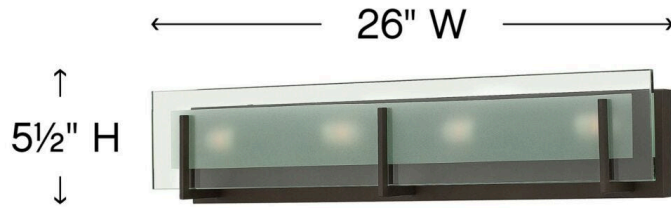

LATITUDE

56540Z

LARGE FOUR LIGHT VANITY

Latitude is contemporary and sleek, finding its true beauty in the minimalist design. The slim glass panel features rectangular etching while the subtle, split fork frames add understated architectural style.

DETAILS	
FINISH:	Oil Rubbed Bronze
MATERIAL:	Steel
GLASS:	Inside Etched Clear
DIMMABLE:	Yes

DIMENSIONS	
WIDTH:	26"
HEIGHT:	5.5"
WEIGHT:	8.5lb
BACK PLATE:	25"W X 4.75"H
EXTENSION:	4"
TOP TO OUTLET:	3.250000"

LIGHT SOURCE	
LIGHT SOURCE:	Socketed
WATTAGE:	4-60w G-9 *Included or 4-5w G9 LED, 60w Equiv.
VOLTAGE:	120v

SHIPPING	
CARTON LENGTH:	29
CARTON WIDTH:	7.5
CARTON HEIGHT:	7.5
CARTON WEIGHT:	10

PRODUCT DETAILS:

- This fixture must be installed with shades/glass facing up toward the ceiling
- Suitable for use in damp locations as defined by NEC and CEC. Meets United States UL Underwriters Laboratories & CSA Canadian Standards Association Product Safety Standards.
- Bold silhouette with dramatic details creates a modern statement
- ADA compliant
- Mounting hardware is hidden on the back plate to ensure a clean silhouette