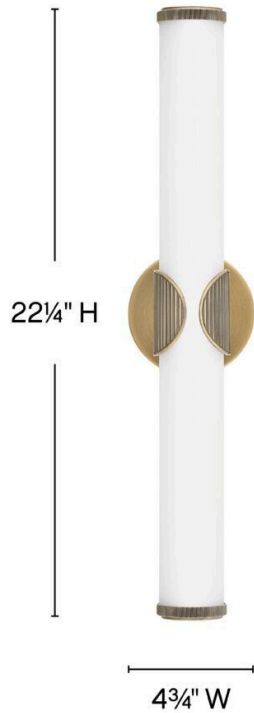

FEMI

50082LCB

LARGE LED VANITY

A slim, streamlined profile paired with the integrated LED light makes Femi your go-to for transitional style. Illumination elegantly extends from the cast ribbed cuff, adding an element of appeal that captures the unexpected. The matching cast end caps balance the linear design for a fixture with instant style gratification in Brushed Nickel, Black Oxide, or Lacquered Brass finish options.

DETAILS	
FINISH:	Lacquered Brass
MATERIAL:	Steel
GLASS:	Etched Opal
DIMMABLE:	YES - CL TYPE DIMMER (SSL7A)

DIMENSIONS	
WIDTH:	22.3"
HEIGHT:	4.8"
WEIGHT:	2.7lb
BACK PLATE:	4.75" Dia.
EXTENSION:	3.8"
TOP TO OUTLET:	2.5"

LIGHT SOURCE	
LIGHT SOURCE:	Integrated LED
WATTAGE:	33w LED *Included
VOLTAGE:	120v

SHIPPING	
CARTON LENGTH:	26.5
CARTON WIDTH:	7.3
CARTON HEIGHT:	11.8
CARTON WEIGHT:	4.6

Mounted vertically

PRODUCT DETAILS: