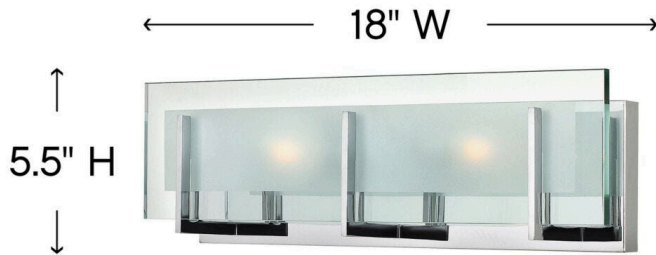

LATITUDE

5652CM

SMALL TWO LIGHT VANITY

Latitude is contemporary and sleek, finding its true beauty in the minimalist design. The slim glass panel features rectangular etching while the subtle, split fork frames add understated architectural style.

DETAILS	
FINISH:	Chrome
MATERIAL:	Steel
GLASS:	Inside Etched Clear
DIMMABLE:	Yes

DIMENSIONS	
WIDTH:	18"
HEIGHT:	5.5"
WEIGHT:	6lb
BACK PLATE:	17"W X 4.75"H
EXTENSION:	4"
TOP TO OUTLET:	3.250000"

LIGHT SOURCE	
LIGHT SOURCE:	Socketed
WATTAGE:	2-60w G-9 *Included or 2-5w G9 LED, 60w Equiv.
VOLTAGE:	120v

SHIPPING	
CARTON LENGTH:	20
CARTON WIDTH:	7.3
CARTON HEIGHT:	7.3
CARTON WEIGHT:	7

PRODUCT DETAILS:

- This fixture must be installed with shades/glass facing up toward the ceiling
- Suitable for use in damp locations as defined by NEC and CEC. Meets United States UL Underwriters Laboratories & CSA Canadian Standards Association Product Safety Standards.
- Sparkling chrome with reflective finish
- Bold silhouette with dramatic details creates a modern statement
- ADA compliant
- Mounting hardware is hidden on the back plate to ensure a clean silhouette