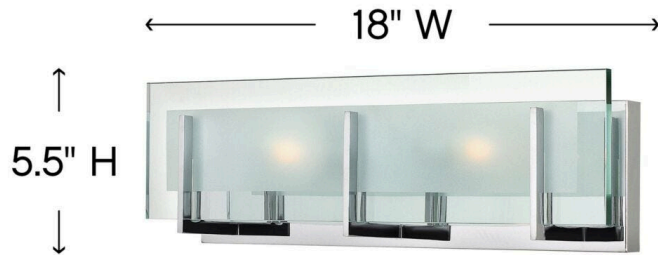

## 5652CM

### SMALL TWO LIGHT VANITY

Latitude is contemporary and sleek, finding its true beauty in the minimalist design. The slim glass panel features rectangular etching while the subtle, split fork frames add understated architectural style.

DETAILS	
FINISH:	Chrome
MATERIAL:	Steel
GLASS:	Inside Etched Clear
DIMMABLE:	Yes

DIMENSIONS	
WIDTH:	18"
HEIGHT:	5.5"
WEIGHT:	6lb
BACK PLATE:	17"W X 4.75"H
EXTENSION:	4"
TOP TO OUTLET:	3.250000"

LIGHT SOURCE	
LIGHT SOURCE:	Socketed
WATTAGE:	2-60w G-9 *Included or 2-5w G9 LED, 60w Equiv.
VOLTAGE:	120v

#### PRODUCT DETAILS:

- This fixture must be installed with shades/glass facing up toward the ceiling
- Suitable for use in damp locations as defined by NEC and CEC. Meets United States UL Underwriters Laboratories & CSA Canadian Standards Association Product Safety Standards.
- Sparkling chrome with reflective finish
- Bold silhouette with dramatic details creates a modern statement
- ADA compliant
- Mounting hardware is hidden on the back plate to ensure a clean silhouette