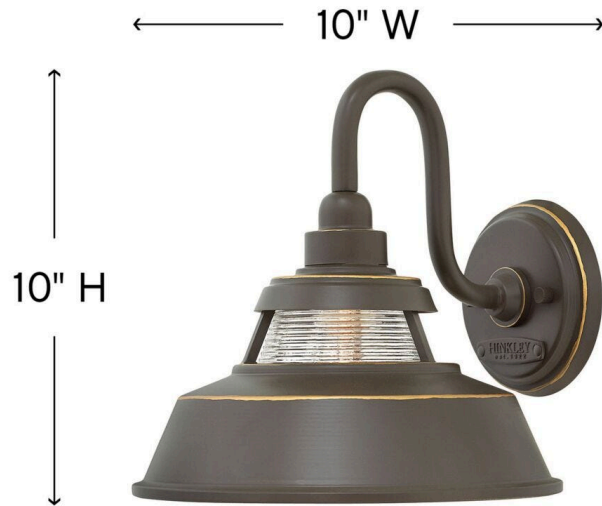

TROYER

11940Z

SMALL WALL MOUNT BARN LIGHT

Troyer's authentic outdoor collection captures the enduring allure of American farmhouse lighting. Constructed in solid aluminum, Troyer's warm and inviting heritage details combine with unique ribbed glass accent and timeless finishes for a classic silhouette.

DETAILS	
FINISH:	Oil Rubbed Bronze
MATERIAL:	Aluminum
GLASS:	Clear Ribbed
DIMMABLE:	YES, WITH DIMMABLE LAMP (NOT INCLUDED)

DIMENSIONS	
WIDTH:	10"
HEIGHT:	10"
WEIGHT:	2lb
BACK PLATE:	5" Dia.
EXTENSION:	11"
TOP TO OUTLET:	5.500000"

LIGHT SOURCE	
LIGHT SOURCE:	Socketed
WATTAGE:	1-12w Med. LED, 100W Equiv.
VOLTAGE:	120v

SHIPPING	
CARTON LENGTH:	20
CARTON WIDTH:	13
CARTON HEIGHT:	8
CARTON WEIGHT:	3.5

PRODUCT DETAILS:

- Angular lines, a bold finish and robust details create an industrial edge to add flair to any type of facade
- Suitable for use in wet (outdoor direct rain) locations as defined by NEC and CEC. Meets United States UL Underwriters Laboratories & CSA Canadian Standards Association Product Safety Standards
- 2-year finish warranty