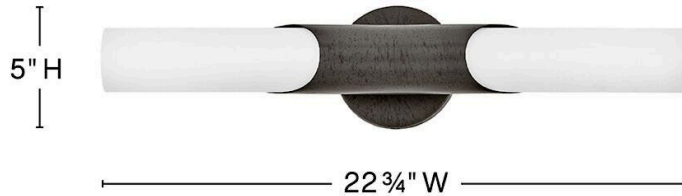

GRACE

51382TBX

MEDIUM LED VANITY

Grace is simply elegant and perfectly named. Featuring a beautifully modern silhouette enhanced by a bias-cut central cuff, this feminine fixture has a timeless aesthetic that complements any décor style. Smooth etched opal glass is paired with a Textured Black Oxide or Textured Heritage Brass finish, providing contrast and subtle detail.

DETAILS	
FINISH:	Textured Black Oxide
MATERIAL:	Steel
GLASS:	Etched Opal
DIMMABLE:	YES - CL TYPE DIMMER (SSL7A)

DIMENSIONS	
WIDTH:	5"
HEIGHT:	22.8"
WEIGHT:	3.6lb
BACK PLATE:	5" Dia.
EXTENSION:	3.8"
TOP TO OUTLET:	11.5"

LIGHT SOURCE	
LIGHT SOURCE:	Integrated LED
WATTAGE:	24w LED *Included
VOLTAGE:	120v

SHIPPING	
CARTON LENGTH:	25
CARTON WIDTH:	11
CARTON HEIGHT:	5.5
CARTON WEIGHT:	5.1

PRODUCT DETAILS:

- Fixture can be mounted horizontally.
- Suitable for use in damp locations as defined by NEC and CEC. Meets United States UL Underwriters Laboratories & CSA Canadian Standards Association Product Safety Standards.
- LED components carry a 5-year limited warranty
- Fixture can be mounted vertically
- Merging the best of traditional and modern elements with a sophisticated and streamlined look
- ADA compliant
- Mounting hardware is hidden on the back plate to ensure a clean silhouette