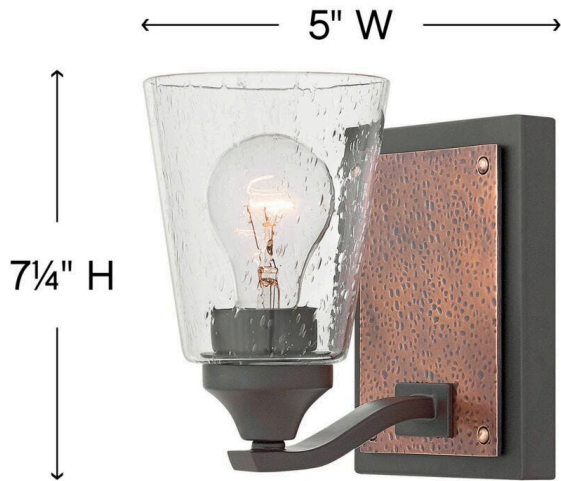

JACKSON

51820KZ

SMALL SINGLE LIGHT VANITY

Jackson merges traditional details such as clear seedy glass, finished glass collars and distinctive hammered accent plates to create a seamless, polished look that is at home in a rustic lodge or an urban loft.

DETAILS	
FINISH:	Buckeye Bronze
MATERIAL:	Steel
GLASS:	Clear Seedy
DIMMABLE:	YES, WITH DIMMABLE LAMP (NOT INCLUDED)

DIMENSIONS	
WIDTH:	5"
HEIGHT:	7.3"
WEIGHT:	2.6lb
BACK PLATE:	5"W X 6.75"H
EXTENSION:	7"
TOP TO OUTLET:	4.250000"

LIGHT SOURCE	
LIGHT SOURCE:	Socketed
WATTAGE:	1-14w Med. LED, 100w Equiv.
VOLTAGE:	120v

SHIPPING	
CARTON LENGTH:	9.5
CARTON WIDTH:	7.8
CARTON HEIGHT:	11
CARTON WEIGHT:	3.3

PRODUCT DETAILS:

- Fixture can be mounted either up or down
- Suitable for use in damp locations as defined by NEC and CEC. Meets United States UL Underwriters Laboratories & CSA Canadian Standards Association Product Safety Standards.
- Mounting hardware is hidden on the back plate to ensure a clean silhouette
- Artisanal details, a rich finish and organic elements add warm rustic style