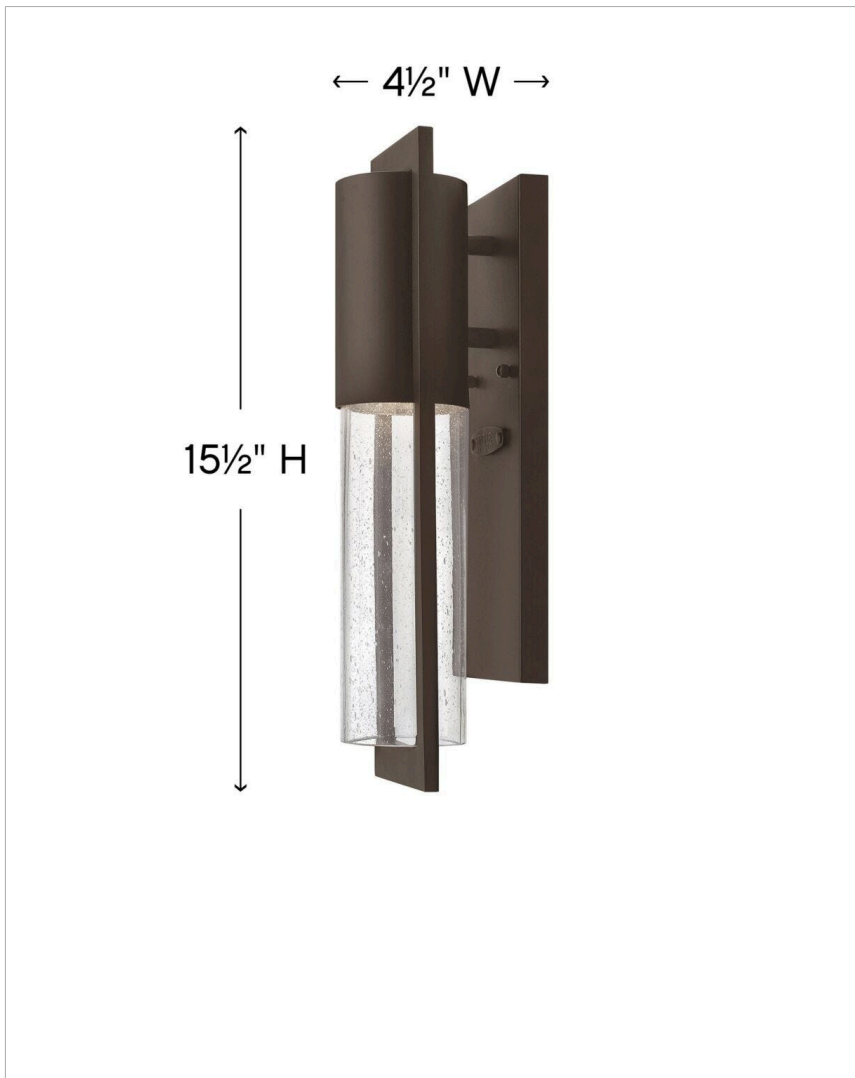

SHELTER

1326KZ

MEDIUM WALL MOUNT LANTERN

Shelter's minimalist style in aluminum creates a chic, dramatic statement as the light from above grazes through its clear seedy glass. Shelter comes standard Dark Sky compliant.

DETAILS	
FINISH:	Buckeye Bronze
MATERIAL:	Aluminum
GLASS:	Clear Seedy
DIMMABLE:	Yes

DIMENSIONS	
WIDTH:	4.5"
HEIGHT:	15.5"
WEIGHT:	3lb
BACK PLATE:	4.5"W X 12"H
EXTENSION:	4.8"
TOP TO OUTLET:	5.750000"

LIGHT SOURCE	
LIGHT SOURCE:	Socketed
WATTAGE:	1-7w GU10 LED, 50w Equiv.
VOLTAGE:	120v

SHIPPING	
CARTON LENGTH:	18.5
CARTON WIDTH:	9.9
CARTON HEIGHT:	7.3
CARTON WEIGHT:	4

PRODUCT DETAILS:

- Suitable for use in wet (outdoor direct rain) locations as defined by NEC and CEC. Meets United States UL Underwriters Laboratories & CSA Canadian Standards Association Product Safety Standards
- 2-year finish warranty
- Bold lines and a clean, minimalist style complement contemporary architecture
- Fixture is Dark Sky compliant and engineered to minimize light glare upward into the night sky

HINKLEY

HINKLEY
33000 Pin Oak Parkway
Avon Lake, OH 44012

PHONE: (440) 653-5500
Toll Free: 1 (800) 446-5539

hinkley.com