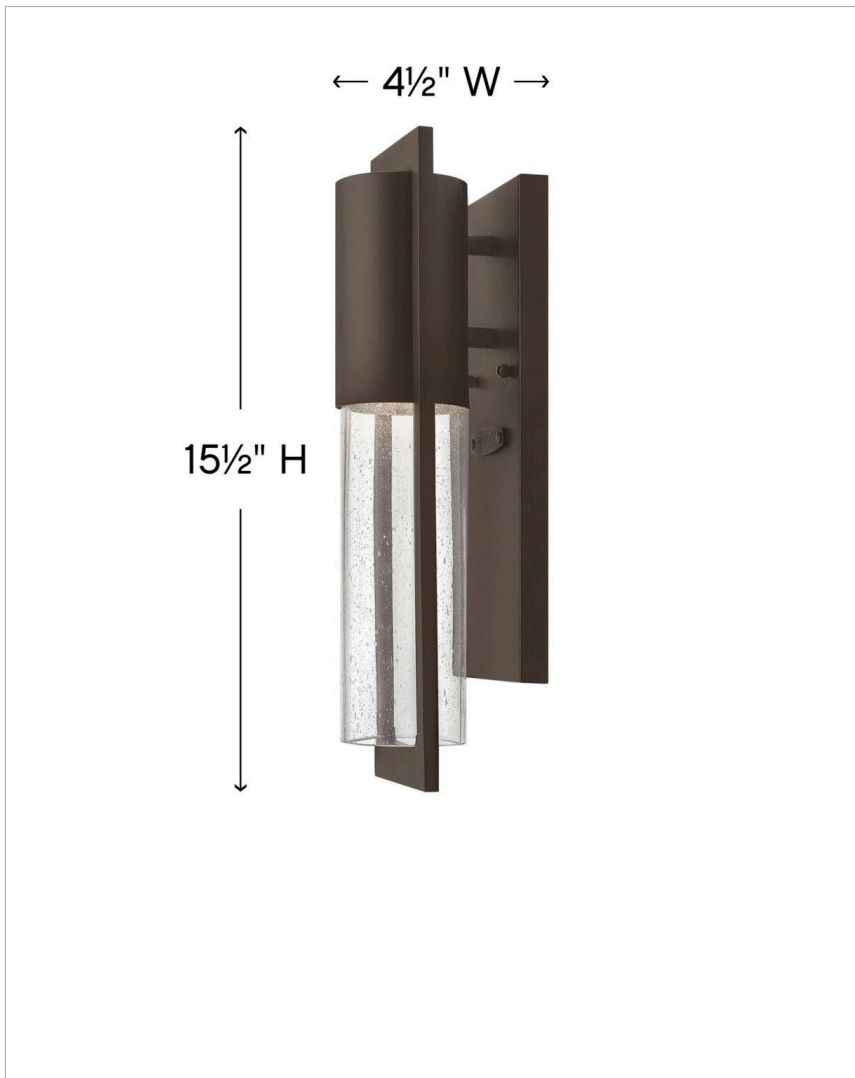

SHELTER

1326KZ

MEDIUM WALL MOUNT LANTERN

Shelter's minimalist style in aluminum creates a chic, dramatic statement as the light from above grazes through its clear seedy glass. Shelter comes standard Dark Sky compliant.

DETAILS	
FINISH:	Buckeye Bronze
MATERIAL:	Aluminum
GLASS:	Clear Seedy
DIMMABLE:	Yes

DIMENSIONS	
WIDTH:	4.5"
HEIGHT:	15.5"
WEIGHT:	3lb
BACK PLATE:	4.5"W X 12"H
EXTENSION:	4.8"
TOP TO OUTLET:	5.75"

LIGHT SOURCE	
LIGHT SOURCE:	Socketed
WATTAGE:	1-7w GU10 LED, 50w Equiv.
VOLTAGE:	120v

SHIPPING	
CARTON LENGTH:	18.5
CARTON WIDTH:	9.9
CARTON HEIGHT:	7.3
CARTON WEIGHT:	4

PRODUCT DETAILS:

- Suitable for use in wet (outdoor direct rain) locations as defined by NEC and CEC. Meets United States UL Underwriters Laboratories & CSA Canadian Standards Association Product Safety Standards
- 2-year finish warranty
- Bold lines and a clean, minimalist style complement contemporary architecture
- Fixture is Dark Sky compliant and engineered to minimize light glare upward into the night sky