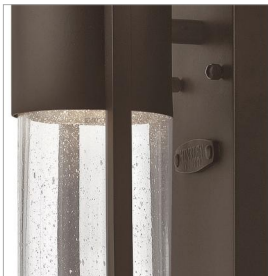

SHELTER

1326KZ

MEDIUM WALL MOUNT LANTERN

Shelter's minimalist style in aluminum creates a chic, dramatic statement as the light from above grazes through its clear seedy glass. Shelter comes standard Dark Sky compliant.

DETAILS	
FINISH:	Buckeye Bronze
MATERIAL:	Aluminum
GLASS:	Clear Seedy
DIMMABLE:	Yes

DIMENSIONS	
WIDTH:	4.5"
HEIGHT:	15.5"
WEIGHT:	3lb
BACK PLATE:	4.5"W X 12"H
EXTENSION:	4.8"
TOP TO OUTLET:	5.75"

LIGHT SOURCE	
LIGHT SOURCE:	Socketed
WATTAGE:	1-7w GU10 LED, 50w Equiv.
VOLTAGE:	120v

SHIPPING	
CARTON LENGTH:	18.5
CARTON WIDTH:	9.9
CARTON HEIGHT:	7.3
CARTON WEIGHT:	4

PRODUCT DETAILS:

- Suitable for use in wet (outdoor direct rain) locations as defined by NEC and CEC. Meets United States UL Underwriters Laboratories & CSA Canadian Standards Association Product Safety Standards
- 2-year finish warranty
- Bold lines and a clean, minimalist style complement contemporary architecture
- Fixture is Dark Sky compliant and engineered to minimize light glare upward into the night sky