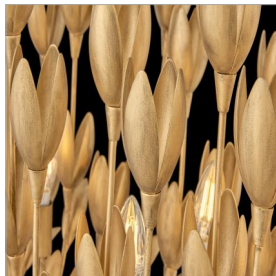

FLORA

30016BNG

MEDIUM MULTI TIER CHANDELIER

Flora is a work of art inspired by the delicate nature and beauty of florals. Blurring the line between lighting and sculpture, Flora's handmade, hand-painted blooms mesmerizingly unfold while the bulbs beautifully nestle inside.

DETAILS	
FINISH:	Burnished Gold
MATERIAL:	Steel
SLOPE DEGREE:	90
DIMMABLE:	YES - WITH DIMMABLE LAMP (NOT INCLUDED)

DIMENSIONS	
WIDTH:	26.3"
HEIGHT:	34.3"
WEIGHT:	27.1lb

LIGHT SOURCE	
LIGHT SOURCE:	Socketed
WATTAGE:	6-5w Cand. LED, 60w Equiv.
VOLTAGE:	120v

MOUNTING	
CANOPY:	6.5" Dia.
LEAD WIRE:	1 X 120"

SHIPPING	
CARTON LENGTH:	31
CARTON WIDTH:	31
CARTON HEIGHT:	22
CARTON WEIGHT:	40.7

PRODUCT DETAILS:

- Suitable for use in dry (indoor) locations as defined by NEC and CEC. Meets United States UL Underwriters Laboratories & CSA Canadian Standards Association Product Safety Standards.
- This item may be hung on a sloped ceiling
- Luxurious gold finish with opulent sheen
- Merging the best of traditional and modern elements with a sophisticated and streamlined look
- The Lisa McDennon Collection offers a striking mix of edgy, sculptural silhouettes that incorporate modern, organic elements and luxe materials, brought to life by her innovative and original point of view.