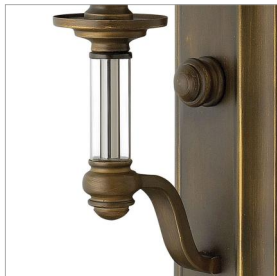

SUSSEX

4790EZ

MEDIUM SINGLE LIGHT SCONCE

Sussex offers traditional charm with an edge of modern luxury. The fabric hardback shade and clear glass columns and candles add to its sophistication.

DETAILS	
FINISH:	English Bronze
MATERIAL:	Metal
SHADE:	Ivory Fabric Hardback
DIMMABLE:	YES, WITH DIMMABLE LAMP (NOT INCLUDED)

DIMENSIONS	
WIDTH:	4.8"
HEIGHT:	18"
WEIGHT:	2lb
BACK PLATE:	4.75"W X 14"H
EXTENSION:	7"
TOP TO OUTLET:	11.000000"

LIGHT SOURCE	
LIGHT SOURCE:	Socketed
WATTAGE:	1-5w Cand. LED, 60w Equiv.
VOLTAGE:	120v

SHIPPING	
CARTON LENGTH:	8.5
CARTON WIDTH:	7
CARTON HEIGHT:	18
CARTON WEIGHT:	3