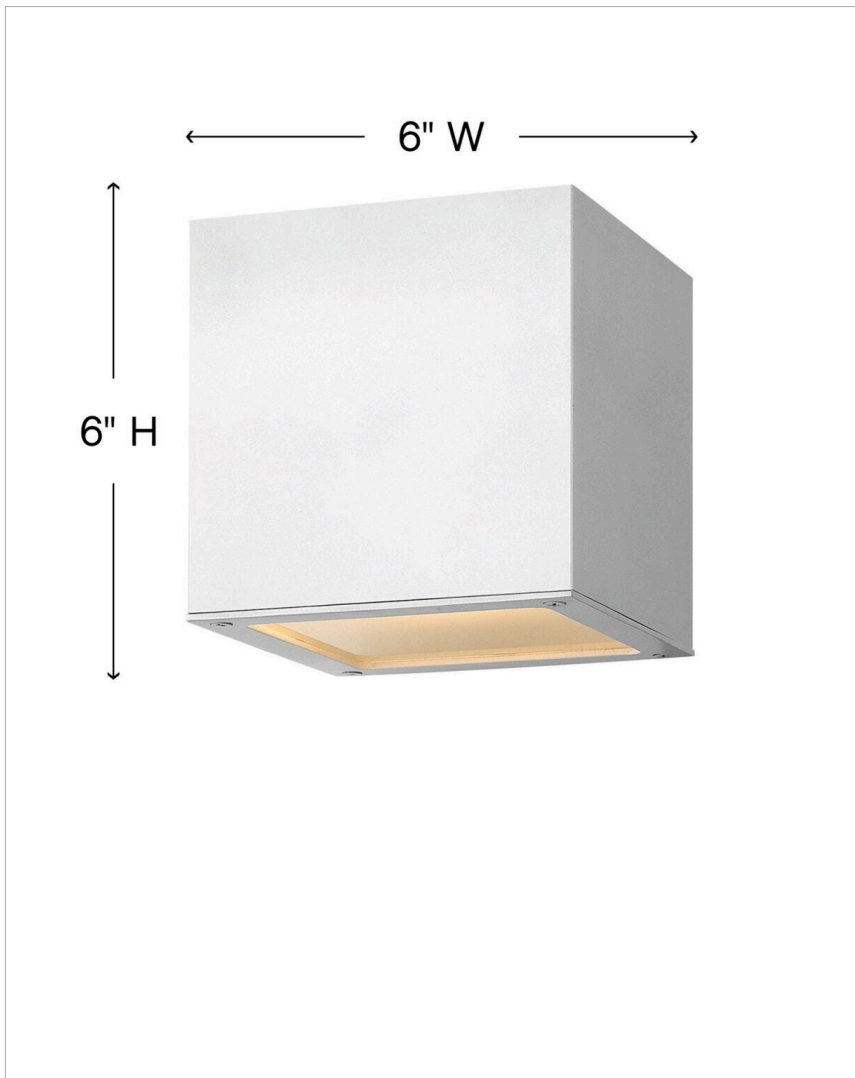

KUBE

1768SW

EXTRA SMALL DOWN LIGHT WALL MOUNT LANTERN

A collection of sleek designs, Kube's contemporary style featuring solid aluminum construction provides a chic, minimalist statement to complement a variety of exteriors.

DETAILS	
FINISH:	Satin White
MATERIAL:	Aluminum
GLASS:	Etched Lens
DIMMABLE:	YES, 0-10V TYPE DIMMER ONLY

DIMENSIONS	
WIDTH:	6"
HEIGHT:	6"
WEIGHT:	3.5lb
BACK PLATE:	4.5" Sq.
EXTENSION:	6.8"
TOP TO OUTLET:	3.000000"

LIGHT SOURCE	
LIGHT SOURCE:	Integrated LED
WATTAGE:	7.50w LED *Included
VOLTAGE:	120v/277v

SHIPPING	
CARTON LENGTH:	8.5
CARTON WIDTH:	8.5
CARTON HEIGHT:	9.5
CARTON WEIGHT:	4

PRODUCT DETAILS:

- LED components carry a 5-year limited warranty
- Suitable for use in wet (outdoor direct rain) locations as defined by NEC and CEC. Meets United States UL Underwriters Laboratories & CSA Canadian Standards Association Product Safety Standards
- 2-year finish warranty
- Equipped with 120/277V universal driver.
- Bold lines and a clean, minimalist style complement contemporary architecture
- Fixture is Dark Sky compliant and engineered to minimize light glare upward into the night sky