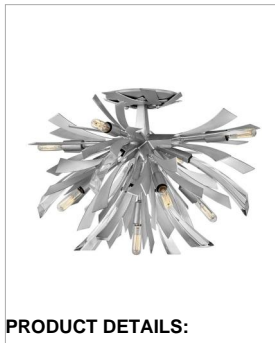

VIDA

FR40903GG

LARGE SEMI-FLUSH MOUNT

Vida's modern design bursts with a flourishing style that is both highly dramatic and finely sculpted. A statement piece with crystal accents and unique canopy detailing, Vida injects a thrilling dash of contemporary inspiration to its surroundings.

DETAILS	
FINISH:	Glacial
MATERIAL:	Steel
DIMMABLE:	YES, WITH DIMMABLE LAMP (NOT INCLUDED)

DIMENSIONS	
WIDTH:	24"
HEIGHT:	14.5"
WEIGHT:	14.5lb

LIGHT SOURCE	
LIGHT SOURCE:	Socketed
WATTAGE:	9-5w Cand. LED, 60w Equiv.
VOLTAGE:	120v

MOUNTING	
CANOPY:	6.5" Dia.

SHIPPING	
CARTON LENGTH:	21.5
CARTON WIDTH:	21.5
CARTON HEIGHT:	17
CARTON WEIGHT:	28.6

PRODUCT DETAILS:

- Suitable for use in dry (indoor) locations as defined by NEC and CEC. Meets United States UL Underwriters Laboratories & CSA Canadian Standards Association Product Safety Standards.
- Merging the best of traditional and modern elements with a sophisticated and streamlined look