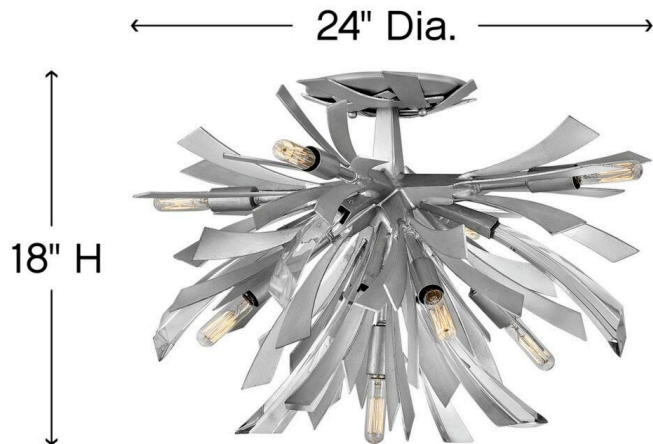

VIDA

FR40903GG

LARGE SEMI-FLUSH MOUNT

Vida's modern design bursts with a flourishing style that is both highly dramatic and finely sculpted. A statement piece with crystal accents and unique canopy detailing, Vida injects a thrilling dash of contemporary inspiration to its surroundings.

DETAILS	
FINISH:	Glacial
MATERIAL:	Steel
DIMMABLE:	YES, WITH DIMMABLE LAMP (NOT INCLUDED)

DIMENSIONS	
WIDTH:	24"
HEIGHT:	14.5"
WEIGHT:	14.5lb

LIGHT SOURCE	
LIGHT SOURCE:	Socketed
WATTAGE:	9-5w Cand. LED, 60w Equiv.
VOLTAGE:	120v

MOUNTING	
CANOPY:	6.5" Dia.

SHIPPING	
CARTON LENGTH:	21.5
CARTON WIDTH:	21.5
CARTON HEIGHT:	17
CARTON WEIGHT:	28.6

PRODUCT DETAILS:

- Suitable for use in dry (indoor) locations as defined by NEC and CEC. Meets United States UL Underwriters Laboratories & CSA Canadian Standards Association Product Safety Standards.
- Merging the best of traditional and modern elements with a sophisticated and streamlined look