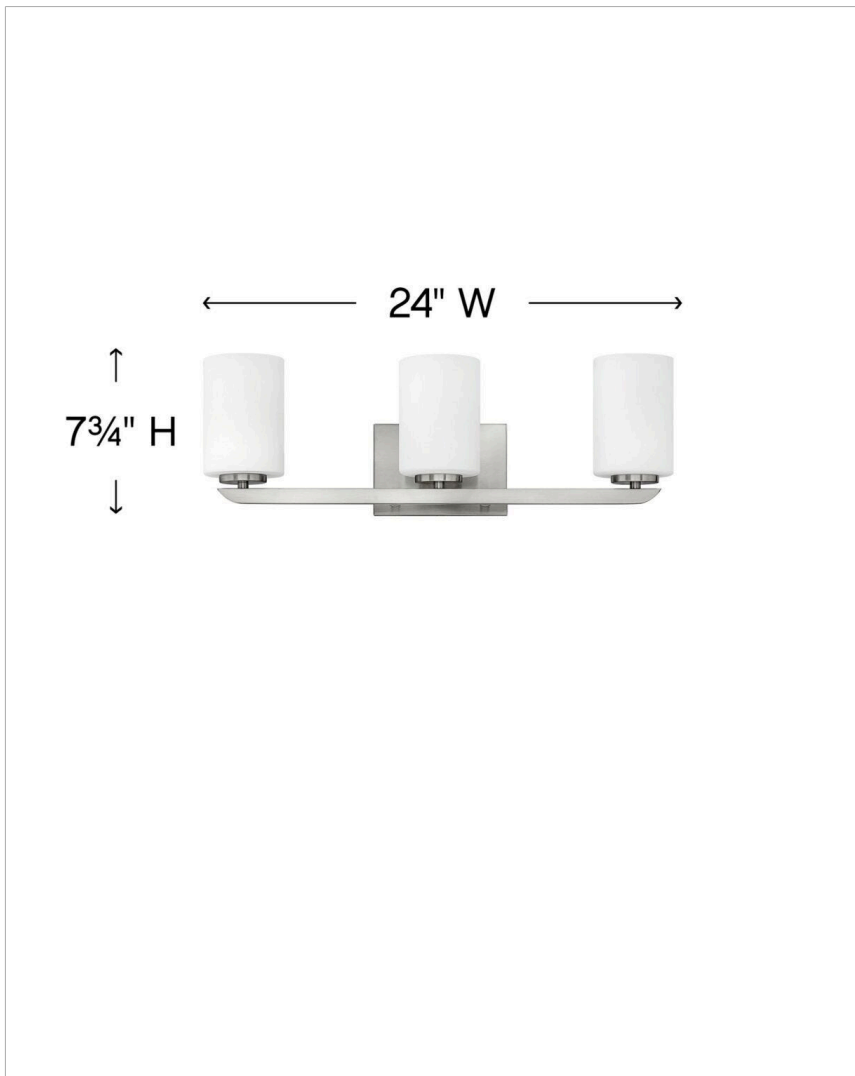

KYRA

55023BN

MEDIUM THREE LIGHT VANITY

Clean and crisp, Kyra's minimalist design is anchored with a bold yet simple aesthetic. The sleek cross bar ends with a subtle curve for an element of softness. Rich finish options of Brushed Nickel or Polished Nickel complement the elegant etched opal glass.

DETAILS	
FINISH:	Brushed Nickel
MATERIAL:	Steel
GLASS:	Etched Opal
DIMMABLE:	YES, WITH DIMMABLE LAMP (NOT INCLUDED)

DIMENSIONS	
WIDTH:	24"
HEIGHT:	7.8"
WEIGHT:	5lb
BACK PLATE:	7"W X 4.75"H
EXTENSION:	5.3"
TOP TO OUTLET:	5.500000"

LIGHT SOURCE	
LIGHT SOURCE:	Socketed
WATTAGE:	3-14w Med. LED, 100w Equiv.
VOLTAGE:	120v

SHIPPING	
CARTON LENGTH:	25
CARTON WIDTH:	11
CARTON HEIGHT:	7
CARTON WEIGHT:	6

PRODUCT DETAILS:

- Fixture can be mounted either up or down
- Suitable for use in damp locations as defined by NEC and CEC. Meets United States UL Underwriters Laboratories & CSA Canadian Standards Association Product Safety Standards.
- Merging the best of traditional and modern elements with a sophisticated and streamlined look
- Mounting hardware is hidden on the back plate to ensure a clean silhouette