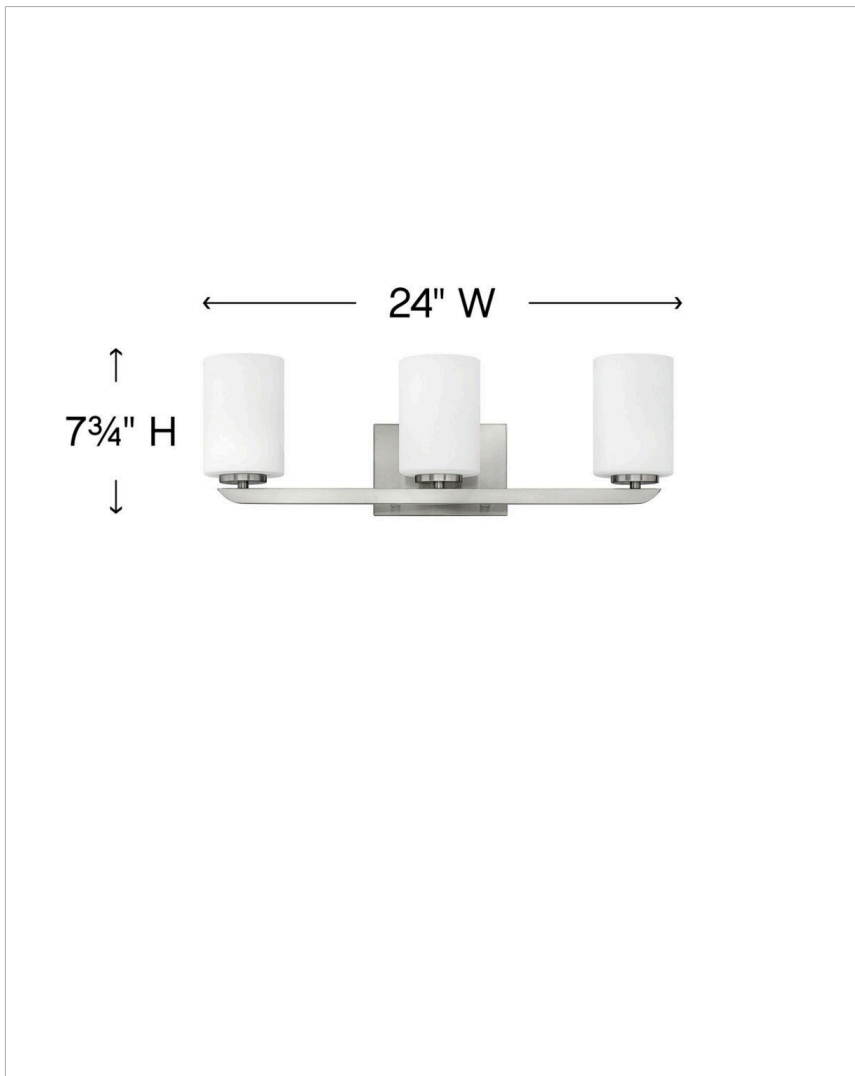

### MEDIUM THREE LIGHT VANITY

Clean and crisp, Kyra's minimalist design is anchored with a bold yet simple aesthetic. The sleek cross bar ends with a subtle curve for an element of softness. Rich finish options of Brushed Nickel or Polished Nickel complement the elegant etched opal glass.

DETAILS	
FINISH:	Brushed Nickel
MATERIAL:	Steel
GLASS:	Etched Opal
DIMMABLE:	YES, WITH DIMMABLE LAMP (NOT INCLUDED)

DIMENSIONS	
WIDTH:	24"
HEIGHT:	7.8"
WEIGHT:	5lb
BACK PLATE:	7"W X 4.75"H
EXTENSION:	5.3"
TOP TO OUTLET:	5.500000"

LIGHT SOURCE	
LIGHT SOURCE:	Socketed
WATTAGE:	3-14w Med. LED, 100w Equiv.
VOLTAGE:	120v

SHIPPING	
CARTON LENGTH:	25
CARTON WIDTH:	11
CARTON HEIGHT:	7
CARTON WEIGHT:	6

#### PRODUCT DETAILS:

- Fixture can be mounted either up or down
- Suitable for use in damp locations as defined by NEC and CEC. Meets United States UL Underwriters Laboratories & CSA Canadian Standards Association Product Safety Standards.
- Merging the best of traditional and modern elements with a sophisticated and streamlined look
- Mounting hardware is hidden on the back plate to ensure a clean silhouette