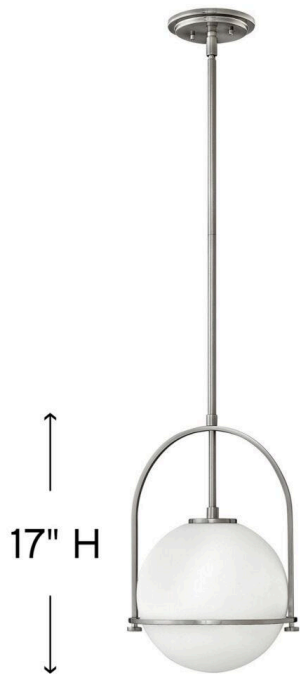

SOMERSET

3407BN

SMALL PENDANT

Chic and elegant, the Somerset collection exudes a quiet and precise sophistication. Subtly fusing modernity with vintage appeal, its etched opal glass deftly floats inside a streamlined metal yoke and ring while understated turned metal knobs add an authentic edge.

11½" Dia.

17" H

DETAILS

FINISH:	Brushed Nickel
MATERIAL:	Steel
GLASS:	Etched Opal
SLOPE DEGREE:	90
DIMMABLE:	YES, WITH DIMMABLE LAMP (NOT INCLUDED)

DIMENSIONS

WIDTH:	11.5"
HEIGHT:	17"
WEIGHT:	5lb

LIGHT SOURCE

LIGHT SOURCE:	Socketed
WATTAGE:	1-8w Med. LED, 100w Equiv.
VOLTAGE:	120v

MOUNTING

CANOPY:	6" Dia.
LEAD WIRE:	1 X 120"
MAX HEIGHT:	49.8

SHIPPING

CARTON LENGTH:	16.8
CARTON WIDTH:	13.5
CARTON HEIGHT:	16.5
CARTON WEIGHT:	7.8

PRODUCT DETAILS:

- Suitable for use in dry (indoor) locations as defined by NEC and CEC. Meets United States UL Underwriters Laboratories & CSA Canadian Standards Association Product Safety Standards.
- This fixture includes multiple down stems in various lengths to customize the installation height of the fixture, including one 6" stem and two 12" stems
- This item may be hung on a sloped ceiling
- Merging the best of traditional and modern elements with a sophisticated and streamlined look