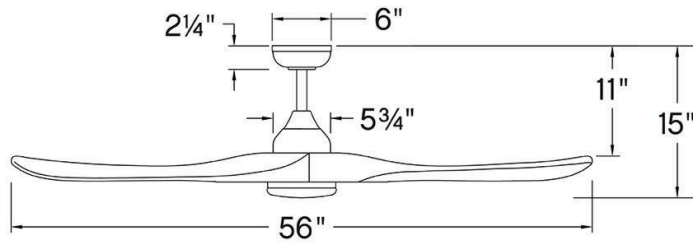

# SWELL ILLUMINATED

903856FWB-LDD

SWELL ILLUMINATED 56" LED SMART FAN

DETAILS	
FAN FINISH:	Matte Black
GLASS:	Etched Opal
BLADE COUNT:	3
SLOPE DEGREE:	20

DIMENSIONS	
WIDTH:	56"
HEIGHT:	15"
WEIGHT:	28.6lb

LIGHT SOURCE	
VOLTAGE:	120v

MOUNTING	
CANOPY:	6" Dia.
LEAD WIRE:	1 X 76"

SHIPPING	
CARTON LENGTH:	37.9
CARTON WIDTH:	15.4
CARTON HEIGHT:	12.4
CARTON WEIGHT:	30.8

Sophisticated and distinct, Swell Illuminated perfectly sets the scene in contemporary spaces without sacrificing functionality – featuring integrated LEDs complemented by a variety of classic finish combinations. A versatile, damp-rated design makes Swell perfect for both interior and outdoor settings. Equipped with a 6-speed DC motor that is WiFi enabled and ready to connect right out of the box. Operated by the HIRO control or WiFi compatible with the Hinkley app.