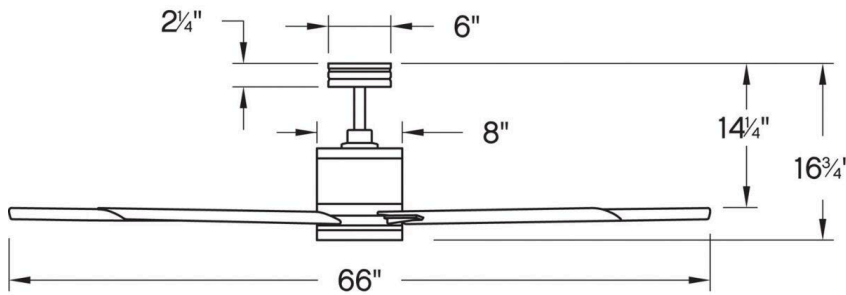

VANTAGE

902466FBN-LWD

VANTAGE 66" LED SMART FAN

DETAILS	
FAN FINISH:	Brushed Nickel
GLASS:	Etched Opal
BLADE COUNT:	8
SLOPE DEGREE:	20

DIMENSIONS	
WIDTH:	66"
HEIGHT:	16.8"
WEIGHT:	24.5lb

LIGHT SOURCE	
VOLTAGE:	120v

MOUNTING	
CANOPY:	6" Dia.
LEAD WIRE:	1 X 76"

SHIPPING	
CARTON LENGTH:	31.5
CARTON WIDTH:	10.5
CARTON HEIGHT:	12
CARTON WEIGHT:	26.5

Create a major aesthetic statement with Vantage's modern industrial design featuring gently curved blades. Available in a variety of finish options, Vantage can be applied to a range of spaces. Equipped with integrated LED and DC motor technology to deliver excellent energy efficiency. Vantage is so versatile; it can be used for both indoor and outdoor spaces.