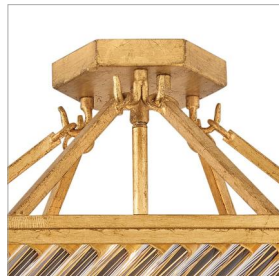

# SURA

47461DA

MEDIUM SEMI-FLUSH MOUNT

A reimagining of vintage designs from the 40s and 50s, Sura's transitional, hexagonal Distressed Brass frame creates a glamorous yet understated and tailored appeal. Cylindrical glass rods set at alternating angles echo a soft herringbone pattern, juxtaposing geometry within geometry. Layered details create a reeded effect that is reflective and alluring.

DETAILS	
FINISH:	Distressed Brass
MATERIAL:	Steel
GLASS:	Clear
DIMMABLE:	YES - WITH DIMMABLE LAMP (NOT INCLUDED)

DIMENSIONS	
WIDTH:	19"
HEIGHT:	13"
WEIGHT:	19.6lb

LIGHT SOURCE	
LIGHT SOURCE:	Socketed
WATTAGE:	4-5w Cand. LED, 60w Equiv.
VOLTAGE:	120v

MOUNTING	
CANOPY:	6" Dia.

SHIPPING	
CARTON LENGTH:	22
CARTON WIDTH:	19.8
CARTON HEIGHT:	10.5
CARTON WEIGHT:	24.1

## PRODUCT DETAILS:

- Suitable for use in dry (indoor) locations as defined by NEC and CEC. Meets United States UL Underwriters Laboratories & CSA Canadian Standards Association Product Safety Standards.
- Merging the best of traditional and modern elements with a sophisticated and streamlined look
- The Lisa McDennon Collection offers a striking mix of edgy, sculptural silhouettes that incorporate modern, organic elements and luxe materials, brought to life by her innovative and original point of view.