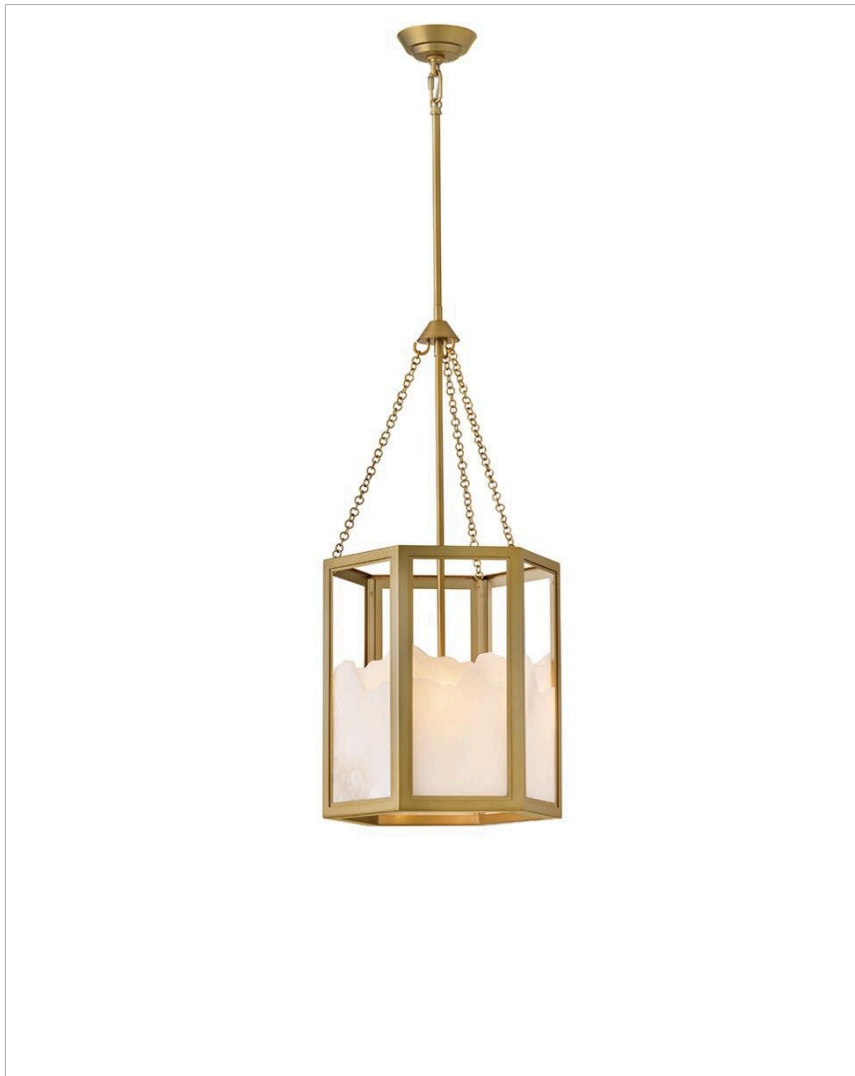

VELETA

FR41537LCB

MEDIUM PENDANT

Inspired by snowy mountain peaks, Veleta's natural alabaster shade with jagged top edges is showcased by a geometric Lacquered Brass frame. Truly one-of-a-kind graining, color variations, and organically formed textures make each Veleta fixture genuinely unique.

DETAILS	
FINISH:	Lacquered Brass
MATERIAL:	Steel
GLASS:	Alabaster
SLOPE DEGREE:	90
DIMMABLE:	YES - WITH DIMMABLE LAMP (NOT INCLUDED)

DIMENSIONS	
WIDTH:	15"
HEIGHT:	31.8"
WEIGHT:	27.5lb

LIGHT SOURCE	
LIGHT SOURCE:	Socketed
WATTAGE:	3-5w Cand. LED, 60w Equiv.
VOLTAGE:	120v

MOUNTING	
CANOPY:	5.25" Dia.
LEAD WIRE:	1 X 144"
MAX HEIGHT:	67

SHIPPING	
CARTON LENGTH:	17.3
CARTON WIDTH:	17.8
CARTON HEIGHT:	23.5
CARTON WEIGHT:	35.9

PRODUCT DETAILS:

- Suitable for use in dry (indoor) locations as defined by NEC and CEC. Meets United States UL Underwriters Laboratories & CSA Canadian Standards Association Product Safety Standards.
- This fixture includes multiple down stems in various lengths to customize the installation height of the fixture, including one 6" stem and two 12" stems
- This item may be hung on a sloped ceiling
- Merging the best of traditional and modern elements with a sophisticated and streamlined look