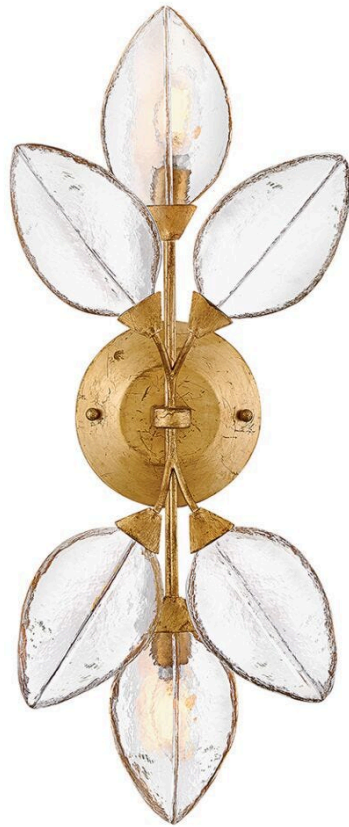

AMIRA

FR47760DA

LARGE TWO LIGHT SCONCE

Romantic and elegant, Amira's floral and vine-inspired design features clear pressed glass leaves hand-painted with delicate gold detailing. A refined Distressed Brass frame evokes a timeless charm.

DETAILS	
FINISH:	Distressed Brass
MATERIAL:	Steel
GLASS:	Clear Pressed
DIMMABLE:	YES - WITH DIMMABLE LAMP (NOT INCLUDED)

DIMENSIONS	
WIDTH:	9"
HEIGHT:	25.3"
WEIGHT:	4.3lb
BACK PLATE:	6" Dia.
EXTENSION:	4"
TOP TO OUTLET:	12.5"

LIGHT SOURCE	
LIGHT SOURCE:	Socketed
WATTAGE:	2-5w Cand. LED, 60w Equiv.
VOLTAGE:	120v

SHIPPING	
CARTON LENGTH:	25.8
CARTON WIDTH:	6.3
CARTON HEIGHT:	8.5
CARTON WEIGHT:	6.4

PRODUCT DETAILS:

- Fixture can be mounted horizontally.
- Suitable for use in damp locations as defined by NEC and CEC. Meets United States UL Underwriters Laboratories & CSA Canadian Standards Association Product Safety Standards.
- Fixture can be mounted vertically
- Merging the best of traditional and modern elements with a sophisticated and streamlined look
- ADA compliant