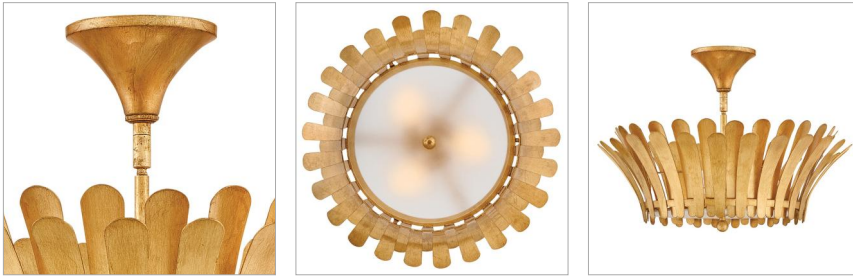

REINA

47693DA

MEDIUM SEMI-FLUSH MOUNT

Remarkably dramatic, Reina's repeating flared fronds surround its central drum and etched white glass diffuser, making a refined yet striking statement within any space. A Distressed Brass finish creates a classic look while the white Textured Plaster finish provides a more modern feel.

DETAILS	
FINISH:	Distressed Brass
MATERIAL:	Steel
GLASS:	Etched White
DIMMABLE:	YES - WITH DIMMABLE LAMP (NOT INCLUDED)

DIMENSIONS	
WIDTH:	20"
HEIGHT:	13.8"
WEIGHT:	11.4lb

LIGHT SOURCE	
LIGHT SOURCE:	Socketed
WATTAGE:	3-5w Cand. LED, 60w Equiv.
VOLTAGE:	120v

MOUNTING	
CANOPY:	5.25" Dia.

SHIPPING	
CARTON LENGTH:	22.8
CARTON WIDTH:	22.8
CARTON HEIGHT:	11
CARTON WEIGHT:	16

PRODUCT DETAILS:

- Suitable for use in dry (indoor) locations as defined by NEC and CEC. Meets United States UL Underwriters Laboratories & CSA Canadian Standards Association Product Safety Standards.
- Classic, elegant lines and timeless details enhance a traditional space