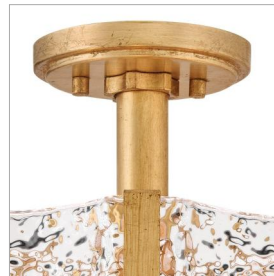

FLORIAN

FR41603DA

MEDIUM SEMI-FLUSH MOUNT

Exquisitely styled with a flowing, crystalline appearance, Florian's clear pressed glass shade creates an almost aqueous illusion with a subtle texture that gently diffuses light from warm candelabra lamps. A polished metal frame reflects abundant illumination in radiant Distressed Brass or Glacial finishes without seeming too ostentatious.

DETAILS	
FINISH:	Distressed Brass
MATERIAL:	Steel
GLASS:	Clear Water Glass
DIMMABLE:	YES - WITH DIMMABLE LAMP (NOT INCLUDED)

DIMENSIONS	
WIDTH:	20.3"
HEIGHT:	12"
WEIGHT:	22.7lb

LIGHT SOURCE	
LIGHT SOURCE:	Socketed
WATTAGE:	5-5w Cand. LED, 60w Equiv.
VOLTAGE:	120v

MOUNTING	
CANOPY:	5" Dia.

SHIPPING	
CARTON LENGTH:	33.8
CARTON WIDTH:	20.5
CARTON HEIGHT:	9.5
CARTON WEIGHT:	27.1

PRODUCT DETAILS:

- Suitable for use in dry (indoor) locations as defined by NEC and CEC. Meets United States UL Underwriters Laboratories & CSA Canadian Standards Association Product Safety Standards.
- Merging the best of traditional and modern elements with a sophisticated and streamlined look