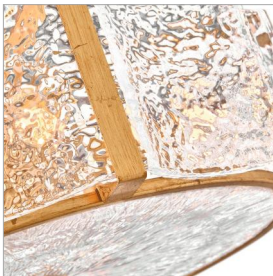

FLORIAN

FR41603DA

MEDIUM SEMI-FLUSH MOUNT

Exquisitely styled with a flowing, crystalline appearance, Florian's clear pressed glass shade creates an almost aqueous illusion with a subtle texture that gently diffuses light from warm candelabra lamps. A polished metal frame reflects abundant illumination in radiant Distressed Brass or Glacial finishes without seeming too ostentatious.

DETAILS	
FINISH:	Distressed Brass
MATERIAL:	Steel
GLASS:	Clear Water Glass
DIMMABLE:	YES - WITH DIMMABLE LAMP (NOT INCLUDED)

DIMENSIONS	
WIDTH:	20.3"
HEIGHT:	12"
WEIGHT:	22.7lb

LIGHT SOURCE	
LIGHT SOURCE:	Socketed
WATTAGE:	5-5w Cand. LED, 60w Equiv.
VOLTAGE:	120v

MOUNTING	
CANOPY:	5" Dia.

SHIPPING	
CARTON LENGTH:	33.8
CARTON WIDTH:	20.5
CARTON HEIGHT:	9.5
CARTON WEIGHT:	27.1

PRODUCT DETAILS:

- Suitable for use in dry (indoor) locations as defined by NEC and CEC. Meets United States UL Underwriters Laboratories & CSA Canadian Standards Association Product Safety Standards.
- Merging the best of traditional and modern elements with a sophisticated and streamlined look