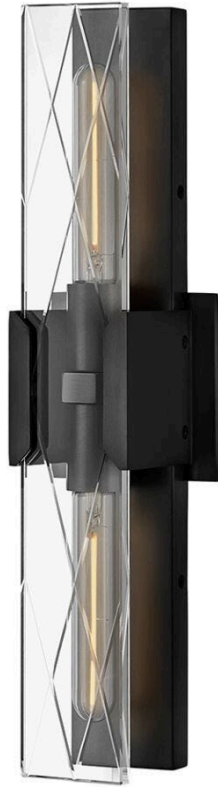

MONTE

57062BX

LARGE TWO LIGHT SCONCE

Taking inspiration from traditional barware with its decorative argyle motif, Monte is the perfect mix of glamour and simplicity. Large, clear crystal with etched detailing is secured by cast brackets and a substantial backplate in a Black Oxide or Heritage Brass finish to accentuate your space with sophistication.

DETAILS	
FINISH:	Black Oxide
MATERIAL:	Steel
GLASS:	Clear Crystal
DIMMABLE:	YES - WITH DIMMABLE LAMP (NOT INCLUDED)

DIMENSIONS	
WIDTH:	5"
HEIGHT:	20"
WEIGHT:	5.7lb
BACK PLATE:	3"W X 20"H
EXTENSION:	3.8"
TOP TO OUTLET:	10"

LIGHT SOURCE	
LIGHT SOURCE:	Socketed
WATTAGE:	2-5w Med. LED, 60w Equiv.
VOLTAGE:	120v

SHIPPING	
CARTON LENGTH:	24.8
CARTON WIDTH:	8.8
CARTON HEIGHT:	9.3
CARTON WEIGHT:	7.6

PRODUCT DETAILS:

- Fixture can be mounted horizontally.
- Suitable for use in damp locations as defined by NEC and CEC. Meets United States UL Underwriters Laboratories & CSA Canadian Standards Association Product Safety Standards.
- Fixture can be mounted vertically
- Merging the best of traditional and modern elements with a sophisticated and streamlined look
- ADA compliant
- Mounting hardware is hidden on the back plate to ensure a clean silhouette