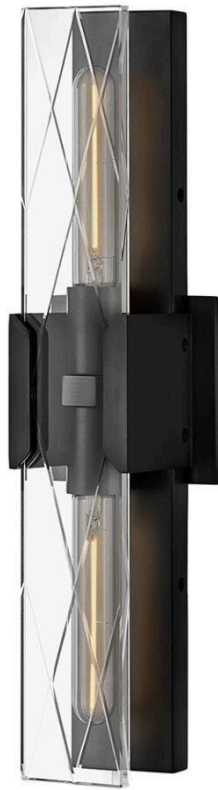

## 57062BX

### LARGE TWO LIGHT SCONCE

Taking inspiration from traditional barware with its decorative argyle motif, Monte is the perfect mix of glamour and simplicity. Large, clear crystal with etched detailing is secured by cast brackets and a substantial backplate in a Black Oxide or Heritage Brass finish to accentuate your space with sophistication.

DETAILS	
FINISH:	Black Oxide
MATERIAL:	Steel
GLASS:	Clear Crystal
DIMMABLE:	YES - WITH DIMMABLE LAMP (NOT INCLUDED)

DIMENSIONS	
WIDTH:	5"
HEIGHT:	20"
WEIGHT:	5.7lb
BACK PLATE:	3"W X 20"H
EXTENSION:	3.8"
TOP TO OUTLET:	10"

LIGHT SOURCE	
LIGHT SOURCE:	Socketed
WATTAGE:	2-5w Med. LED, 60w Equiv.
VOLTAGE:	120v

SHIPPING	
CARTON LENGTH:	24.8
CARTON WIDTH:	8.8
CARTON HEIGHT:	9.3
CARTON WEIGHT:	7.6