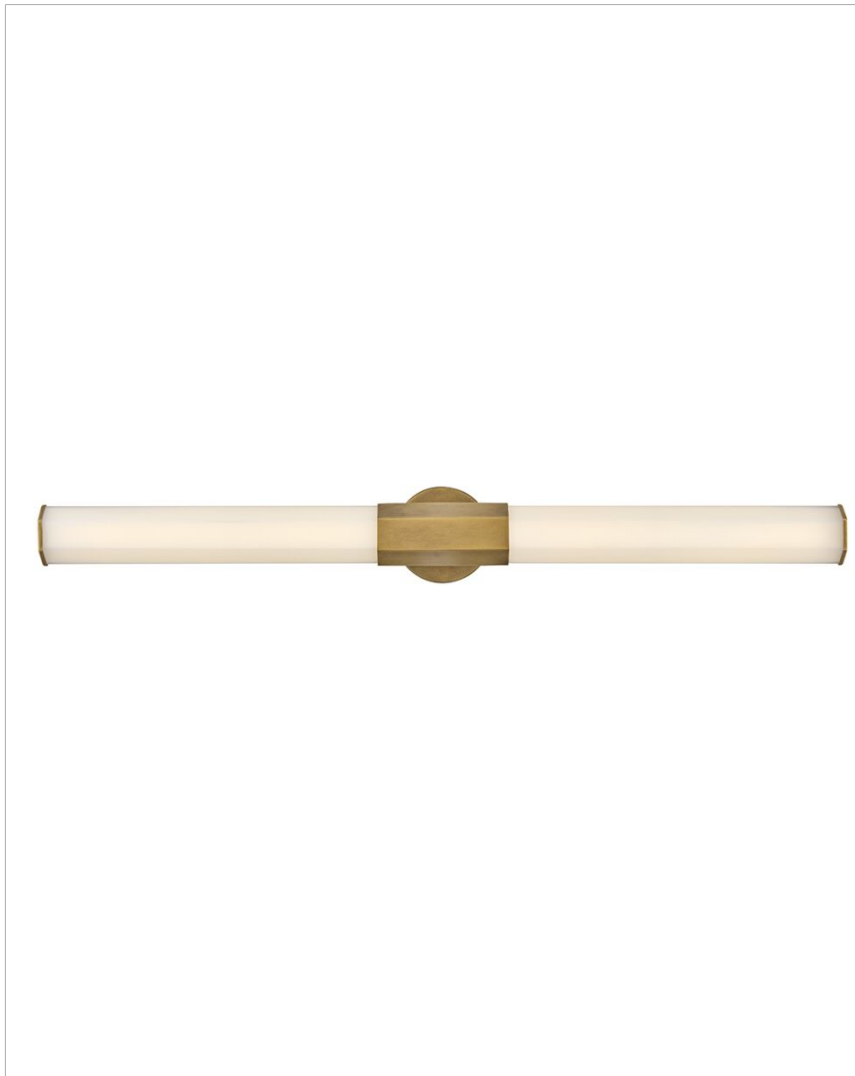

FACET

51154HB

EXTRA LARGE LED VANITY

View the many sides of Facet. Interesting angles combine with bold metal features to create an edgy and contemporary profile that is unpretentious yet unforgettable. Hexagonaletched opal glass is showcased by Heritage Brass or Black Oxide finishes.

DETAILS	
FINISH:	Heritage Brass
MATERIAL:	Steel
GLASS:	Etched Opal
DIMMABLE:	YES - CL TYPE DIMMER (SSL7A)

DIMENSIONS	
WIDTH:	5"
HEIGHT:	40"
WEIGHT:	4.8lb
BACK PLATE:	5" Dia.
EXTENSION:	4"
TOP TO OUTLET:	20"

LIGHT SOURCE	
LIGHT SOURCE:	Integrated LED
WATTAGE:	48w LED *Included
VOLTAGE:	120v

SHIPPING	
CARTON LENGTH:	42.5
CARTON WIDTH:	8
CARTON HEIGHT:	10
CARTON WEIGHT:	7.2

PRODUCT DETAILS:

- Fixture can be mounted horizontally.
- Suitable for use in damp locations as defined by NEC and CEC. Meets United States UL Underwriters Laboratories & CSA Canadian Standards Association Product Safety Standards.
- LED components carry a 5-year limited warranty
- Bold silhouette with dramatic details creates a modern statement
- Fixture can be mounted vertically
- ADA compliant