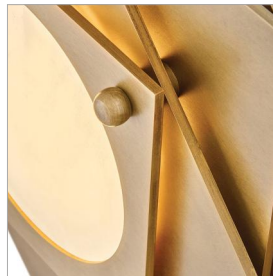

CLAUDE

FR41583HB

MEDIUM LED FLUSH MOUNT

Inspired by classic Art Deco aesthetics, Claude's heavy stacked metal plates create a dashing geometric silhouette enhanced by a handsome Heritage Brass finish. A central alabaster lens peaks through the layered metal, creating a chic focal point, allowing a warm glow to accentuate the stone's natural details.

DETAILS	
FINISH:	Heritage Brass
MATERIAL:	Steel
GLASS:	Alabaster
DIMMABLE:	YES - CL TYPE DIMMER (SSL7A)

DIMENSIONS	
WIDTH:	19.8"
WEIGHT:	9.5lb
EXTENSION:	2.8"

LIGHT SOURCE	
LIGHT SOURCE:	Integrated LED
WATTAGE:	16w LED *Included
VOLTAGE:	120v

MOUNTING	
CANOPY:	9.5" Sq.

SHIPPING	
CARTON LENGTH:	18.3
CARTON WIDTH:	18.3
CARTON HEIGHT:	6.5
CARTON WEIGHT:	12

PRODUCT DETAILS:

- Suitable for use in damp locations as defined by NEC and CEC. Meets United States UL Underwriters Laboratories & CSA Canadian Standards Association Product Safety Standards.
- LED components carry a 5-year limited warranty
- Merging the best of traditional and modern elements with a sophisticated and streamlined look
- ADA compliant
- Convertible fixture can be hung as a pendant or semi-flush mount