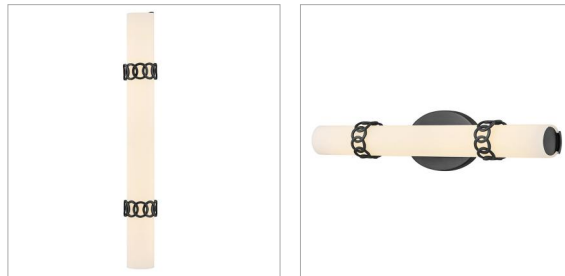

ELIZA

57012PBO

MEDIUM LED VANITY

Reminiscent of the fanciful detailing found in fine jeweled bracelets, Eliza's decorative chain cuffs accentuate its tasteful etched opal glass. Fully dimmable integrated LEDs evenly cast bright yet comfortable illumination to fill your entire bathroom or living space.

DETAILS	
FINISH:	Painted Black Oxide
MATERIAL:	Steel
GLASS:	Etched Opal
DIMMABLE:	YES - CL TYPE DIMMER (SSL7A)

DIMENSIONS	
WIDTH:	22.5"
HEIGHT:	4.8"
WEIGHT:	3.7lb
BACK PLATE:	7"W X 4.75"H
EXTENSION:	3.8"
TOP TO OUTLET:	11.25"

LIGHT SOURCE	
LIGHT SOURCE:	Integrated LED
WATTAGE:	36w LED *Included
VOLTAGE:	120v

SHIPPING	
CARTON LENGTH:	27
CARTON WIDTH:	7.5
CARTON HEIGHT:	11.5
CARTON WEIGHT:	4.7

PRODUCT DETAILS:

- Fixture can be mounted horizontally.
- Suitable for use in damp locations as defined by NEC and CEC. Meets United States UL Underwriters Laboratories & CSA Canadian Standards Association Product Safety Standards.
- LED components carry a 5-year limited warranty
- Fixture can be mounted vertically
- Merging the best of traditional and modern elements with a sophisticated and streamlined look
- ADA compliant
- Mounting hardware is hidden on the back plate to ensure a clean silhouette