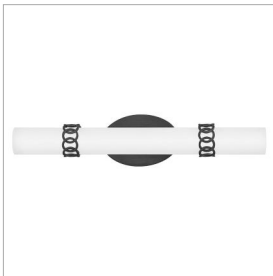

ELIZA

57012PBO

MEDIUM LED VANITY

Reminiscent of the fanciful detailing found in fine jeweled bracelets, Eliza's decorative chain cuffs accentuate its tasteful etched opal glass. Fully dimmable integrated LEDs evenly cast bright yet comfortable illumination to fill your entire bathroom or living space.

DETAILS	
FINISH:	Painted Black Oxide
MATERIAL:	Steel
GLASS:	Etched Opal
DIMMABLE:	YES - CL TYPE DIMMER (SSL7A)

DIMENSIONS	
WIDTH:	22.5"
HEIGHT:	4.8"
WEIGHT:	3.7lb
BACK PLATE:	7"W X 4.75"H
EXTENSION:	3.8"
TOP TO OUTLET:	11.25"

LIGHT SOURCE	
LIGHT SOURCE:	Integrated LED
WATTAGE:	36w LED *Included
VOLTAGE:	120v

SHIPPING	
CARTON LENGTH:	27
CARTON WIDTH:	7.5
CARTON HEIGHT:	11.5
CARTON WEIGHT:	4.7

PRODUCT DETAILS:

- Fixture can be mounted horizontally.
- Suitable for use in damp locations as defined by NEC and CEC. Meets United States UL Underwriters Laboratories & CSA Canadian Standards Association Product Safety Standards.
- LED components carry a 5-year limited warranty
- Fixture can be mounted vertically
- Merging the best of traditional and modern elements with a sophisticated and streamlined look
- ADA compliant
- Mounting hardware is hidden on the back plate to ensure a clean silhouette