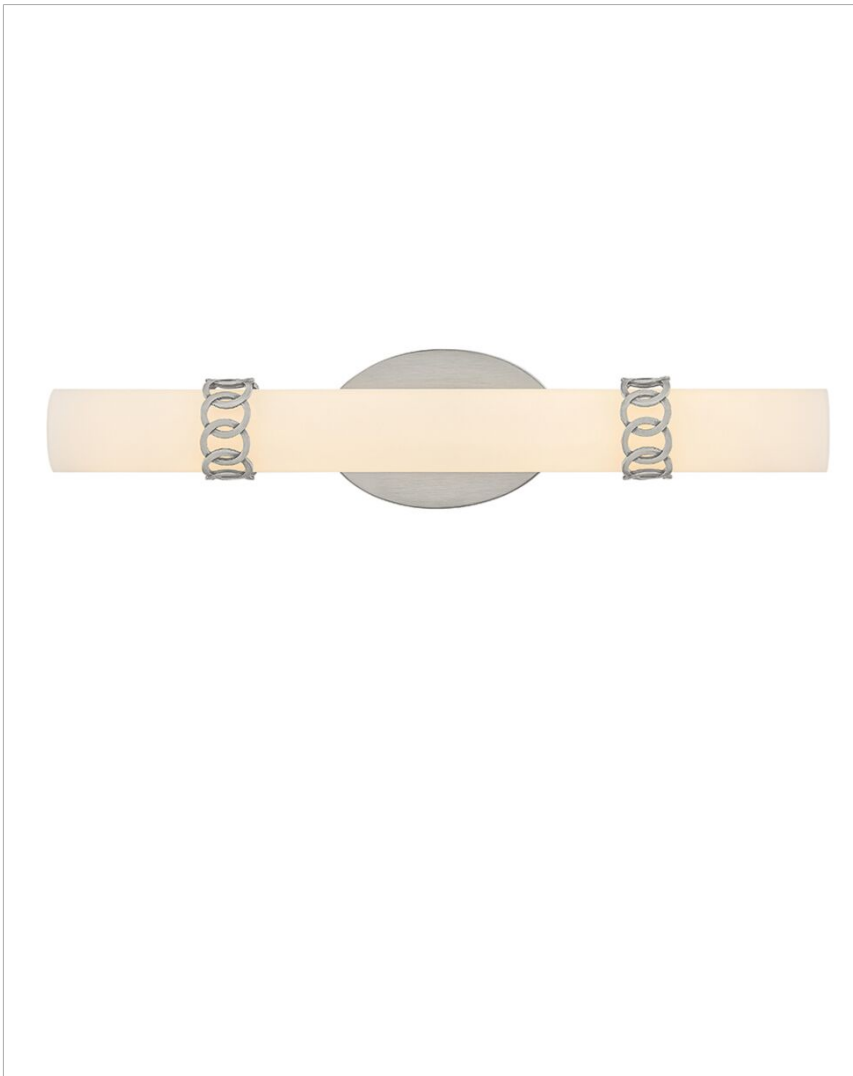

ELIZA

57012BN

MEDIUM LED VANITY

Reminiscent of the fanciful detailing found in fine jeweled bracelets, Eliza's decorative chain cuffs accentuate its tasteful etched opal glass. Fully dimmable integrated LEDs evenly cast bright yet comfortable illumination to fill your entire bathroom or living space.

DETAILS	
FINISH:	Brushed Nickel
MATERIAL:	Steel
GLASS:	Etched Opal
DIMMABLE:	YES - CL TYPE DIMMER (SSL7A)

DIMENSIONS	
WIDTH:	22.5"
HEIGHT:	4.8"
WEIGHT:	3.7lb
BACK PLATE:	7"W X 4.75"H
EXTENSION:	3.8"
TOP TO OUTLET:	11.25"

LIGHT SOURCE	
LIGHT SOURCE:	Integrated LED
WATTAGE:	36w LED *Included
VOLTAGE:	120v

SHIPPING	
CARTON LENGTH:	27
CARTON WIDTH:	7.5
CARTON HEIGHT:	11.5
CARTON WEIGHT:	4.7

PRODUCT DETAILS:

- Fixture can be mounted horizontally.
- Suitable for use in damp locations as defined by NEC and CEC. Meets United States UL Underwriters Laboratories & CSA Canadian Standards Association Product Safety Standards.
- LED components carry a 5-year limited warranty
- Fixture can be mounted vertically
- Merging the best of traditional and modern elements with a sophisticated and streamlined look
- ADA compliant
- Mounting hardware is hidden on the back plate to ensure a clean silhouette