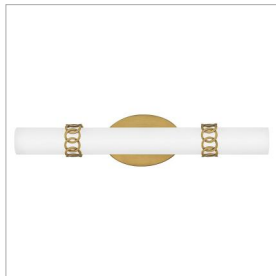

ELIZA

57012LCB

MEDIUM LED VANITY

Reminiscent of the fanciful detailing found in fine jeweled bracelets, Eliza's decorative chain cuffs accentuate its tasteful etched opal glass. Fully dimmable integrated LEDs evenly cast bright yet comfortable illumination to fill your entire bathroom or living space.

DETAILS	
FINISH:	Lacquered Brass
MATERIAL:	Steel
GLASS:	Etched Opal
DIMMABLE:	YES - CL TYPE DIMMER (SSL7A)

DIMENSIONS	
WIDTH:	22.5"
HEIGHT:	4.8"
WEIGHT:	3.7lb
BACK PLATE:	7"W X 4.75"H
EXTENSION:	3.8"
TOP TO OUTLET:	11.25"

LIGHT SOURCE	
LIGHT SOURCE:	Integrated LED
WATTAGE:	36w LED *Included
VOLTAGE:	120v

SHIPPING	
CARTON LENGTH:	27
CARTON WIDTH:	7.5
CARTON HEIGHT:	11.5
CARTON WEIGHT:	4.7

PRODUCT DETAILS:

- Fixture can be mounted horizontally.
- Suitable for use in damp locations as defined by NEC and CEC. Meets United States UL Underwriters Laboratories & CSA Canadian Standards Association Product Safety Standards.
- LED components carry a 5-year limited warranty
- Fixture can be mounted vertically
- Merging the best of traditional and modern elements with a sophisticated and streamlined look
- ADA compliant
- Mounting hardware is hidden on the back plate to ensure a clean silhouette