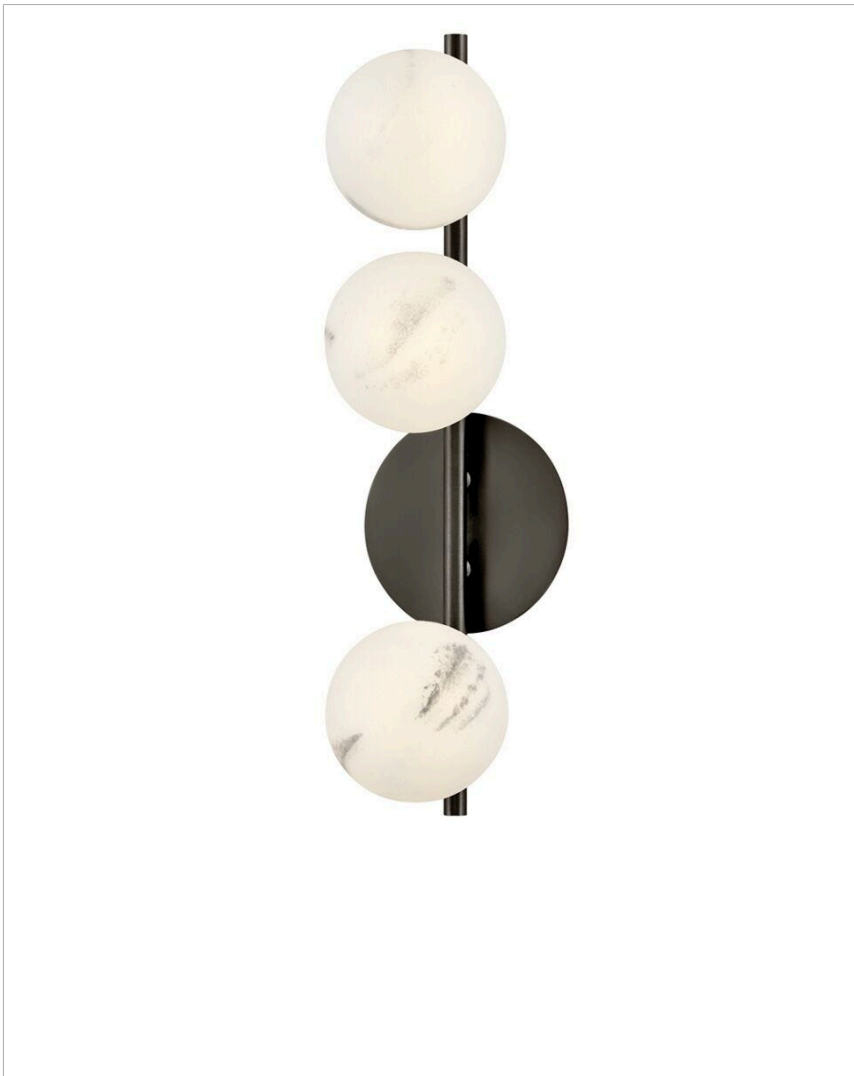

SELENE

FR41900BX

LARGE THREE LIGHT SCONCE

Selene is what dreams are made of. Swirled glass globes dance along the silhouette, providing an enticing, ambient glow that attracts attention in all the right ways. Selene indulges in the details and revels in the spotlight, projecting a strong confidence in modern design.

DETAILS	
FINISH:	Black Oxide
MATERIAL:	Steel
GLASS:	Swirled
DIMMABLE:	YES - WITH DIMMABLE LAMP (NOT INCLUDED)

DIMENSIONS	
WIDTH:	6"
HEIGHT:	21"
WEIGHT:	4.4lb
BACK PLATE:	4.75" Dia.
EXTENSION:	6.3"
TOP TO OUTLET:	8.5"

LIGHT SOURCE	
LIGHT SOURCE:	Socketed
WATTAGE:	3-7w G9 LED
VOLTAGE:	120v

SHIPPING	
CARTON LENGTH:	23.3
CARTON WIDTH:	12
CARTON HEIGHT:	8.3
CARTON WEIGHT:	6.4

PRODUCT DETAILS:

- Fixture can be mounted either up or down
- Suitable for use in damp locations as defined by NEC and CEC. Meets United States UL Underwriters Laboratories & CSA Canadian Standards Association Product Safety Standards.
- Bold silhouette with dramatic details creates a modern statement
- Mounting hardware is hidden on the back plate to ensure a clean silhouette
- G9 LED lamp required