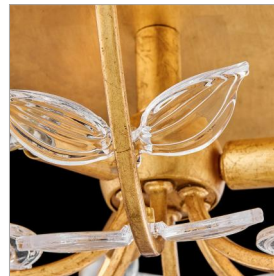

ALISO

48283DA

MEDIUM SEMI-FLUSH MOUNT

Feminine and romantic, Aliso's thin, delicate frame is adorned with dainty, clear, pressed glass leaves. A Distressed Brass finish makes a polished and luxurious statement in classic living spaces or modern dining rooms.

DETAILS	
FINISH:	Distressed Brass
MATERIAL:	Steel
GLASS:	Clear
DIMMABLE:	YES - WITH DIMMABLE LAMP (NOT INCLUDED)

DIMENSIONS	
WIDTH:	20"
HEIGHT:	7.8"
WEIGHT:	4.8lb

LIGHT SOURCE	
LIGHT SOURCE:	Socketed
WATTAGE:	3-5w Cand. LED, 60w Equiv.
VOLTAGE:	120v

MOUNTING	
CANOPY:	11.75" Dia.

SHIPPING	
CARTON LENGTH:	22
CARTON WIDTH:	9.5
CARTON HEIGHT:	14.3
CARTON WEIGHT:	9

PRODUCT DETAILS:

- Suitable for use in dry (indoor) locations as defined by NEC and CEC. Meets United States UL Underwriters Laboratories & CSA Canadian Standards Association Product Safety Standards.
- Merging the best of traditional and modern elements with a sophisticated and streamlined look

HINKLEY

HINKLEY
33000 Pin Oak Parkway
Avon Lake, OH 44012

PHONE: (440) 653-5500
Toll Free: 1 (800) 446-5539

hinkley.com