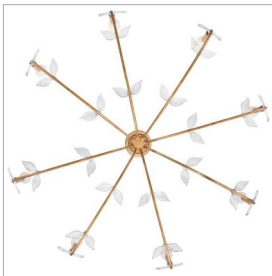

ALISO

48288DA

LARGE CHANDELIER

Feminine and romantic, Aliso's thin, delicate frame is adorned with dainty, clear, pressed glass leaves. A Distressed Brass finish makes a polished and luxurious statement in classic living spaces or modern dining rooms.

DETAILS	
FINISH:	Distressed Brass
MATERIAL:	Steel
GLASS:	Clear
SLOPE DEGREE:	90
DIMMABLE:	YES - WITH DIMMABLE LAMP (NOT INCLUDED)

DIMENSIONS	
WIDTH:	42"
HEIGHT:	10.5"
WEIGHT:	7.9lb

LIGHT SOURCE	
LIGHT SOURCE:	Socketed
WATTAGE:	8-5w Cand. LED, 60w Equiv.
VOLTAGE:	120v

MOUNTING	
CANOPY:	5.25" Dia.
LEAD WIRE:	1 X 120"
MAX HEIGHT:	41.5

SHIPPING	
CARTON LENGTH:	45.5
CARTON WIDTH:	7
CARTON HEIGHT:	13.8
CARTON WEIGHT:	13.2

PRODUCT DETAILS:

- Suitable for use in dry (indoor) locations as defined by NEC and CEC. Meets United States UL Underwriters Laboratories & CSA Canadian Standards Association Product Safety Standards.
- This fixture includes multiple down stems in various lengths to customize the installation height of the fixture, including one 6" stem and two 12" stems
- This item may be hung on a sloped ceiling
- Merging the best of traditional and modern elements with a sophisticated and streamlined look