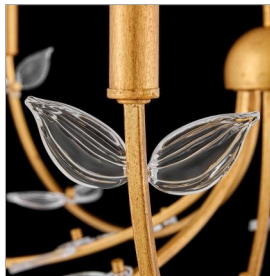

ALISO

48288DA

LARGE CHANDELIER

Feminine and romantic, Aliso's thin, delicate frame is adorned with dainty, clear, pressed glass leaves. A Distressed Brass finish makes a polished and luxurious statement in classic living spaces or modern dining rooms.

DETAILS	
FINISH:	Distressed Brass
MATERIAL:	Steel
GLASS:	Clear
SLOPE DEGREE:	90
DIMMABLE:	YES - WITH DIMMABLE LAMP (NOT INCLUDED)

DIMENSIONS	
WIDTH:	42"
HEIGHT:	10.5"
WEIGHT:	7.9lb

LIGHT SOURCE	
LIGHT SOURCE:	Socketed
WATTAGE:	8-5w Cand. LED, 60w Equiv.
VOLTAGE:	120v

MOUNTING	
CANOPY:	5.25" Dia.
LEAD WIRE:	1 X 120"
MAX HEIGHT:	41.5

SHIPPING	
CARTON LENGTH:	45.5
CARTON WIDTH:	7
CARTON HEIGHT:	13.8
CARTON WEIGHT:	13.2

PRODUCT DETAILS:

- Suitable for use in dry (indoor) locations as defined by NEC and CEC. Meets United States UL Underwriters Laboratories & CSA Canadian Standards Association Product Safety Standards.
- This fixture includes multiple down stems in various lengths to customize the installation height of the fixture, including one 6" stem and two 12" stems
- This item may be hung on a sloped ceiling
- Merging the best of traditional and modern elements with a sophisticated and streamlined look