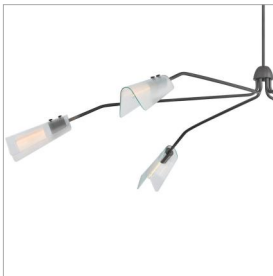

ALTMAN

48306GMT

EXTRA LARGE LOW PROFILE CHANDELIER

A stunning midcentury treasure, Altman's industrial style and low-profile proportions are complemented by large, folded glass shades to fill large spaces without the need for high ceilings. Ribbed smoked glass or clear glass softly diffuses and directs illumination to accentuate your surrounding space and décor.

DETAILS	
FINISH:	Gunmetal
MATERIAL:	Steel
GLASS:	Clear
SLOPE DEGREE:	90
DIMMABLE:	YES - WITH DIMMABLE LAMP (NOT INCLUDED)

DIMENSIONS	
WIDTH:	80"
HEIGHT:	14.5"
WEIGHT:	12lb

LIGHT SOURCE	
LIGHT SOURCE:	Socketed
WATTAGE:	6-10w Med. LED, 60w Equiv.
VOLTAGE:	120v

MOUNTING	
CANOPY:	4.75" Dia.
LEAD WIRE:	1 X 120"
MAX HEIGHT:	48.5

SHIPPING	
CARTON LENGTH:	71
CARTON WIDTH:	8.8
CARTON HEIGHT:	11.5
CARTON WEIGHT:	16.5

PRODUCT DETAILS:

- Suitable for use in dry (indoor) locations as defined by NEC and CEC. Meets United States UL Underwriters Laboratories & CSA Canadian Standards Association Product Safety Standards.
- This fixture includes multiple down stems in various lengths to customize the installation height of the fixture, including one 6" stem and two 12" stems
- This item may be hung on a sloped ceiling
- Merging the best of traditional and modern elements with a sophisticated and streamlined look