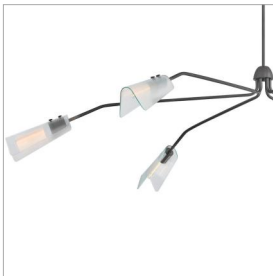

### EXTRA LARGE LOW PROFILE CHANDELIER

A stunning midcentury treasure, Altman's industrial style and low-profile proportions are complemented by large, folded glass shades to fill large spaces without the need for high ceilings. Ribbed smoked glass or clear glass softly diffuses and directs illumination to accentuate your surrounding space and décor.

DETAILS	
FINISH:	Gunmetal
MATERIAL:	Steel
GLASS:	Clear
SLOPE DEGREE:	90
DIMMABLE:	YES - WITH DIMMABLE LAMP (NOT INCLUDED)

DIMENSIONS	
WIDTH:	80"
HEIGHT:	14.5"
WEIGHT:	12lb

LIGHT SOURCE	
LIGHT SOURCE:	Socketed
WATTAGE:	6-10w Med. LED, 60w Equiv.
VOLTAGE:	120v

#### PRODUCT DETAILS:

- Suitable for use in dry (indoor) locations as defined by NEC and CEC. Meets United States UL Underwriters Laboratories & CSA Canadian Standards Association Product Safety Standards.
- This fixture includes multiple down stems in various lengths to customize the installation height of the fixture, including one 6" stem and two 12" stems
- This item may be hung on a sloped ceiling
- Merging the best of traditional and modern elements with a sophisticated and streamlined look