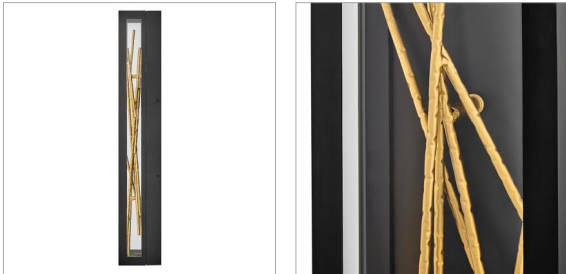

STYX

28955BK

LARGE WALL MOUNT LANTERN

The breathtaking design of Styx fuses rich glamour with modern styling for an enthralling and dynamic silhouette with unexpected elements. An integrated LED open frame is fully dimmable, composed of clean angles in a chic Black finish. The frame illuminates textured metal branches in Gilded Gold, mingling organic and contemporary elements.

DETAILS	
FINISH:	Black
MATERIAL:	Aluminum Faceplate
GLASS:	Clear
DIMMABLE:	YES - CL TYPE DIMMER (SSL7A)

DIMENSIONS	
WIDTH:	4"
HEIGHT:	24"
WEIGHT:	8.8lb
BACK PLATE:	6"W X 24"H
EXTENSION:	4"
TOP TO OUTLET:	2-21"

LIGHT SOURCE	
LIGHT SOURCE:	Integrated LED
WATTAGE:	21w LED *Included
VOLTAGE:	120v

SHIPPING	
CARTON LENGTH:	9.5
CARTON WIDTH:	7.5
CARTON HEIGHT:	28
CARTON WEIGHT:	10.4

PRODUCT DETAILS:

- LED components carry a 5-year limited warranty
- Suitable for use in wet (outdoor direct rain) locations as defined by NEC and CEC. Meets United States UL Underwriters Laboratories & CSA Canadian Standards Association Product Safety Standards
- Fixture can be mounted vertically
- 2-year finish warranty
- ADA compliant
- Bold lines and a clean, minimalist style complement contemporary architecture
- This product uses recyclable or limited packaging materials to help reduce waste.
- Adjustable mounting hardware. Top to outlet range 8" to 16"

HINKLEY

HINKLEY
33000 Pin Oak Parkway
Avon Lake, OH 44012

PHONE: (440) 653-5500
Toll Free: 1 (800) 446-5539

hinkley.com