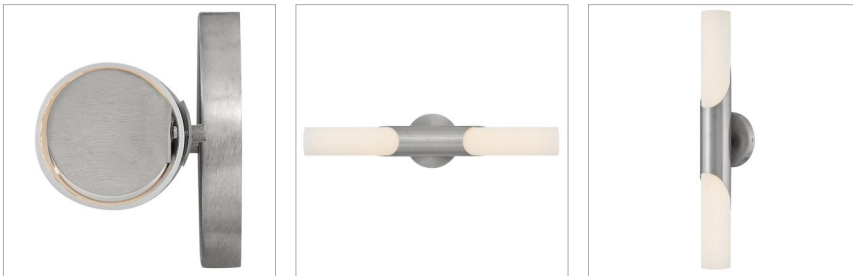

### MEDIUM LED VANITY

Grace is simply elegant and perfectly named. Featuring a beautifully modern silhouette enhanced by a bias-cut central cuff, this feminine fixture has a timeless aesthetic that complements any décor style. Smooth etched opal glass is paired with a Textured Black Oxide or Textured Heritage Brass finish, providing contrast and subtle detail.

DETAILS	
FINISH:	Textured Nickel
MATERIAL:	Steel
GLASS:	Etched Opal
DIMMABLE:	YES - CL TYPE DIMMER (SSL7A)

DIMENSIONS	
WIDTH:	5"
HEIGHT:	22.8"
WEIGHT:	3.6lb
BACK PLATE:	5" Dia.
EXTENSION:	3.8"
TOP TO OUTLET:	11.5"

#### PRODUCT DETAILS:

- Fixture can be mounted horizontally.
- Suitable for use in damp locations as defined by NEC and CEC. Meets United States UL Underwriters Laboratories & CSA Canadian Standards Association Product Safety Standards.
- LED components carry a 5-year limited warranty
- Fixture can be mounted vertically
- Merging the best of traditional and modern elements with a sophisticated and streamlined look
- ADA compliant
- Mounting hardware is hidden on the back plate to ensure a clean silhouette