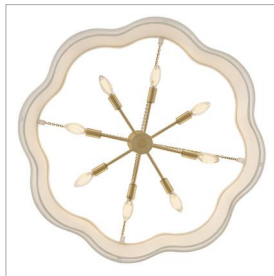

### MEDIUM DRUM CHANDELIER

Splendidly soft, Gwen's shapely scalloped shade complements inviting light with elegant layers of off-white linen suspended from delicate chains and minimal metal stems. A Black or Lacquered Brass finish provides a versatile complement to any interior style.

DETAILS	
FINISH:	Lacquered Brass
MATERIAL:	Steel
SHADE:	Off-White Linen
SLOPE DEGREE:	90
DIMMABLE:	YES - WITH DIMMABLE LAMP (NOT INCLUDED)

DIMENSIONS	
WIDTH:	32"
HEIGHT:	27.8"
WEIGHT:	9.9lb

LIGHT SOURCE	
LIGHT SOURCE:	Socketed
WATTAGE:	8-5w Cand. LED, 60w Equiv.
VOLTAGE:	120v

#### PRODUCT DETAILS:

- Suitable for use in dry (indoor) locations as defined by NEC and CEC. Meets United States UL Underwriters Laboratories & CSA Canadian Standards Association Product Safety Standards.
- This fixture includes multiple down stems in various lengths to customize the installation height of the fixture, including one 6" stem and two 12" stems
- This item may be hung on a sloped ceiling
- Merging the best of traditional and modern elements with a sophisticated and streamlined look