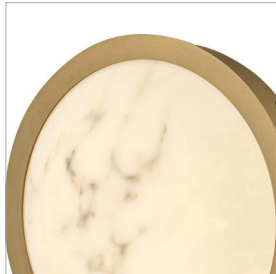

CAVA

FR31011LCB

SMALL FLUSH MOUNT

Cava's distinctive silhouette beautifully accents modern or transitional interiors with a fashionably versatile low-profile design. Cloudstone, featuring unique natural veining and color variations, is amplified by lustrous metal trim and rich Lacquered Brass or Black Oxide finishes.

DETAILS	
FINISH:	Lacquered Brass
MATERIAL:	Steel
GLASS:	Cloudstone
DIMMABLE:	YES - CL TYPE DIMMER (SSL7A)

DIMENSIONS	
WIDTH:	12.8"
HEIGHT:	3.8"
WEIGHT:	5.8lb

LIGHT SOURCE	
LIGHT SOURCE:	Integrated LED
WATTAGE:	32w LED *Included
VOLTAGE:	120v

MOUNTING	
CANOPY:	12.25" Dia.

SHIPPING	
CARTON LENGTH:	16.5
CARTON WIDTH:	16.5
CARTON HEIGHT:	7.5
CARTON WEIGHT:	7.5

PRODUCT DETAILS:

- Suitable for use in damp locations as defined by NEC and CEC. Meets United States UL Underwriters Laboratories & CSA Canadian Standards Association Product Safety Standards.
- LED components carry a 5-year limited warranty
- Bold silhouette with dramatic details creates a modern statement